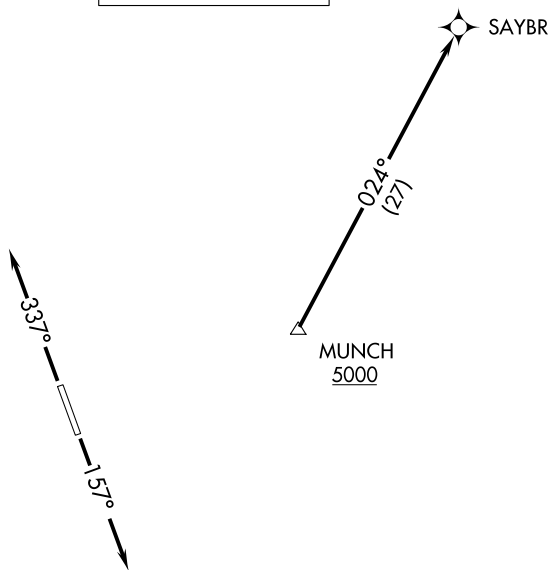

(SAYBR3.SAYBR) 22027

SAYBR THREE DEPARTURE (RNAV)

AL-6111 (FAA)

LAGO VISTA TX/RUSTY ALLEN (RYW)

LAGO VISTA, TEXAS

AWOS-3PT
119.375
UNICOM (CTAF)
122.725
AUSTIN DEP CON
119.0 370.85

**TOP ALTITUDE:
ASSIGNED BY ATC**

NOTE: RADAR required.
NOTE: DME/DME/IRU or GPS required.
NOTE: RNAV 1.
NOTE: For DFW terminal area arrivals at FL230 or below only.

TAKEOFF MINIMUMS

Rwys 15, 33: Standard.

NOTE: Chart not to scale.

DEPARTURE ROUTE DESCRIPTION

TAKEOFF RUNWAY 15: Climb on heading 157° or as assigned by ATC for vectors to cross MUNCH at or above 5000, thence....

TAKEOFF RUNWAY 33: Climb on heading 337° or as assigned by ATC for vectors to cross MUNCH at or above 5000, thence....

... on track 024° to SAYBR. Maintain altitude assigned by ATC.
Expect filed altitude 10 minutes after departure.

SAYBR THREE DEPARTURE (RNAV)

(SAYBR3.SAYBR) 22APR21

LAGO VISTA, TEXAS

LAGO VISTA TX/RUSTY ALLEN (RYW)