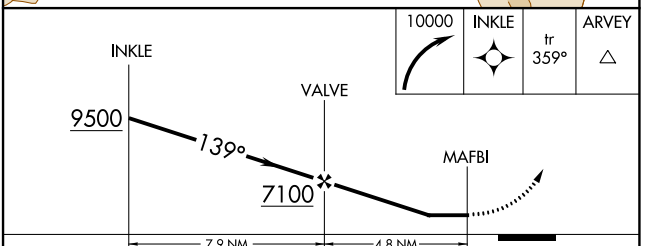

APP CRS 139°	Rwy Idg TDZE Apt Elev N/A N/A 3955
------------------------	--

RNAV (GPS)-A

NOGALES INTL (OLS)

RNP APCH - GPS.	MISSED APPROACH: (Do not exceed 200K until INKLE) Climbing right turn to 10000 direct INKLE and on track 359° to ARVEY.
When local altimeter setting not received, procedure NA.	

ASOS 121.125	TUCSON APP CON 118.75 269.55	UNICOM 122.8 (CTAF)
------------------------	--	-------------------------------

CATEGORY	A	B	C	D
CIRCLING	6460-1¼ 2505 (2600-1¼)	6460-1½ 2505 (2600-1½)	6460-3 2505 (2600-3)	6820-3 2865 (2900-3)