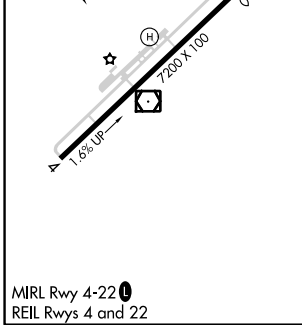

APP CRS 139°	Rwy Idg TDZE Apt Elev N/A N/A 3955
------------------------	--

RNAV (GPS)-A

NOGALES INTL (OLS)

RNP APCH - GPS.	MISSED APPROACH: (Do not exceed 200K until INKLE) Climbing right turn to 10000 direct INKLE and on track 359° to ARVEY.
When local altimeter setting not received, procedure NA.	

ASOS 121.125	TUCSON APP CON 118.75 269.55	UNICOM 122.8 (CTAF)
------------------------	--	-------------------------------

CATEGORY	A	B	C	D
CIRCLING	6460-1¼ 2505 (2600-1¼)	6460-1½ 2505 (2600-1½)	6460-3 2505 (2600-3)	6820-3 2865 (2900-3)