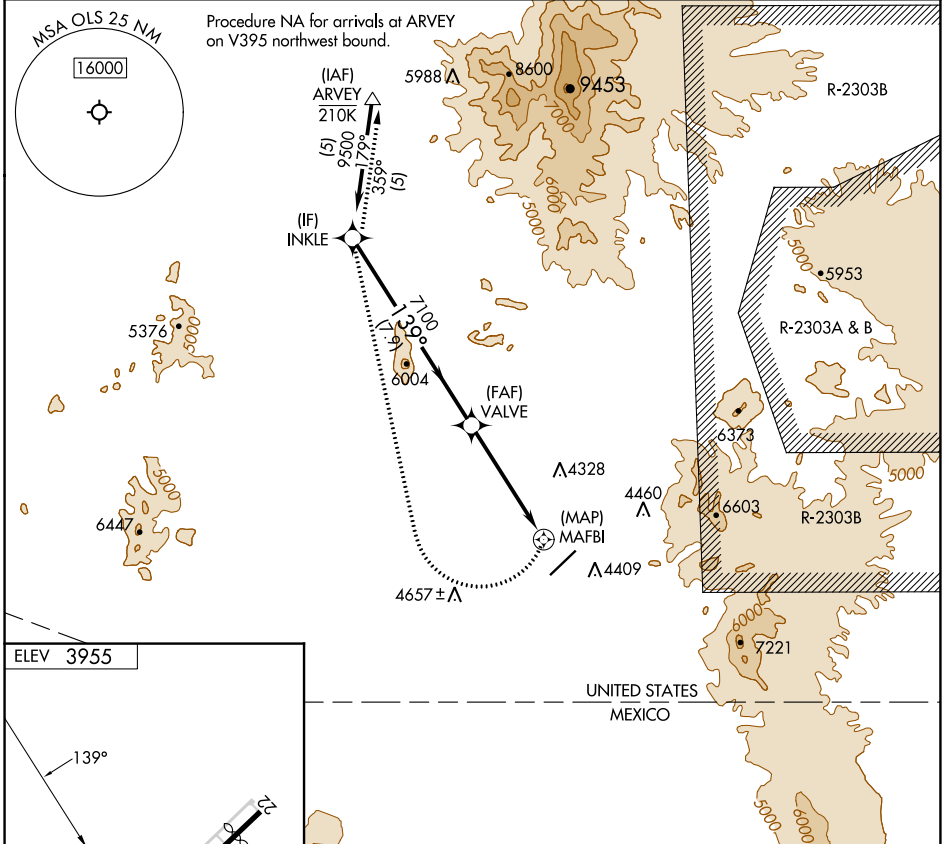

APP CRS 139°	Rwy Idg TDZE Apt Elev N/A N/A 3955
------------------------	--

RNAV (GPS)-A

NOGALES INTL (OLS)

RNP APCH - GPS.	MISSED APPROACH: (Do not exceed 200K until INKLE) Climbing right turn to 10000 direct INKLE and on track 359° to ARVEY.
When local altimeter setting not received, procedure NA.	

ASOS 121.125	TUCSON APP CON 118.75 269.55	UNICOM 122.8 (CTAF)
------------------------	--	-------------------------------

CATEGORY	A	B	C	D
CIRCLING	6460-1¼ 2505 (2600-1¼)	6460-1½ 2505 (2600-1½)	6460-3 2505 (2600-3)	6820-3 2865 (2900-3)

SW-4, 11 JUL 2024 to 08 AUG 2024

SW-4, 11 JUL 2024 to 08 AUG 2024