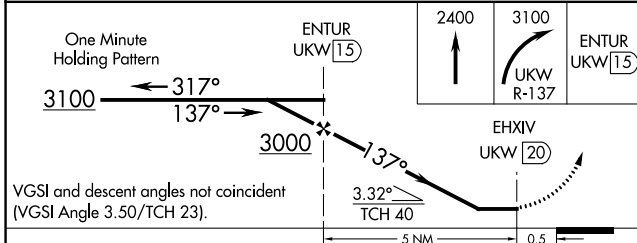

CATEGORY	A	B	C	D
S-17	1700-1 653 (700-1)	1700-1¼ 653 (700-1¼)		NA
C CIRCLING	1800-1 753 (800-1)	1800-1¼ 753 (800-1¼)		NA

SC-2, 11 JUL 2024 to 08 AUG 2024

SC-2, 11 JUL 2024 to 08 AUG 2024