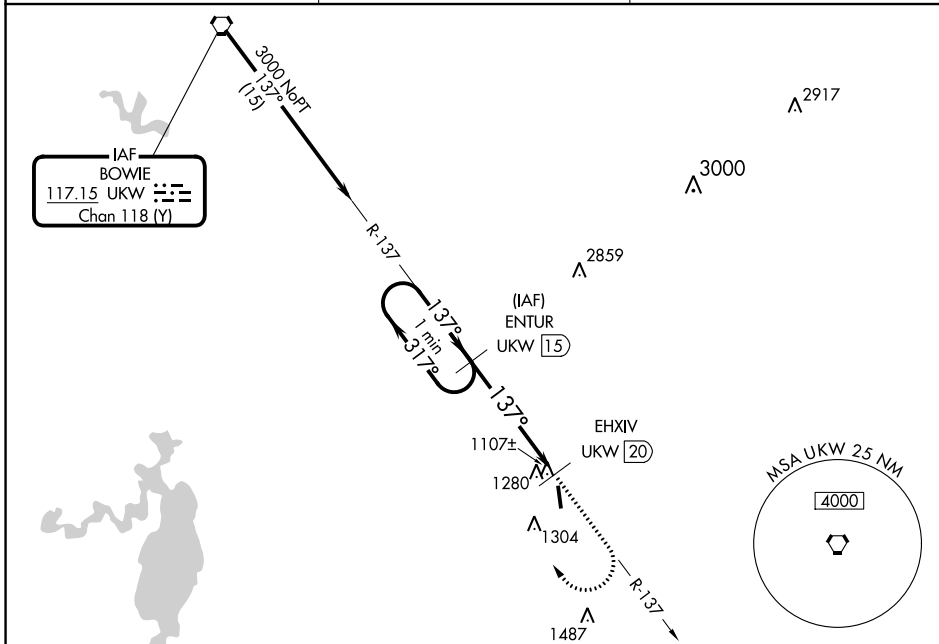

VORTAC UKW 117.15 Chan 118 (Y)	APP CRS 137°	Rwy Idg TDZE Apt Elev	4200 1047 1047
--	------------------------	-----------------------------	---

VOR/DME RWY 17

DECATUR MUNI (LUD)

⚠ When local altimeter setting not received, use Fort Worth
⚠ NA Meacham Intl altimeter setting. MISSED APPROACH: Climb to 2400 then climbing right turn to 3100 via UKW R-137 to ENTUR/1.5 DME and hold.

AWOS-3 118.225	REGIONAL APP CON 118.1 306.95	UNICOM 122.8(CTAF) 0
--------------------------	---	--------------------------------

ELEV 1047	TDZE 1047
-----------	-----------

CATEGORY	A	B	C	D
S-17	1700-1 653 (700-1)	1700-1¼ 653 (700-1¼)		NA
C CIRCLING	1800-1 753 (800-1)	1800-1¼ 753 (800-1¼)		NA

SC-2, 11 JUL 2024 to 08 AUG 2024

SC-2, 11 JUL 2024 to 08 AUG 2024