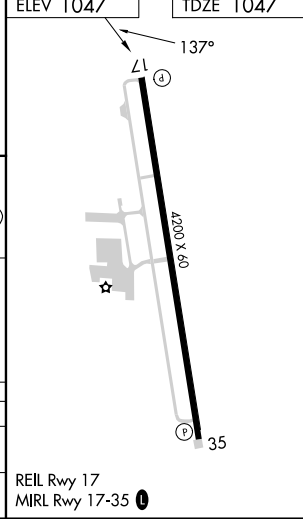

CATEGORY	A	B	C	D
S-17	1700-1 653 (700-1)	1700-1¼ 653 (700-1¼)		NA
C CIRCLING	1800-1 753 (800-1)	1800-1¼ 753 (800-1¼)		NA

SC-2, 11 JUL 2024 to 08 AUG 2024

SC-2, 11 JUL 2024 to 08 AUG 2024