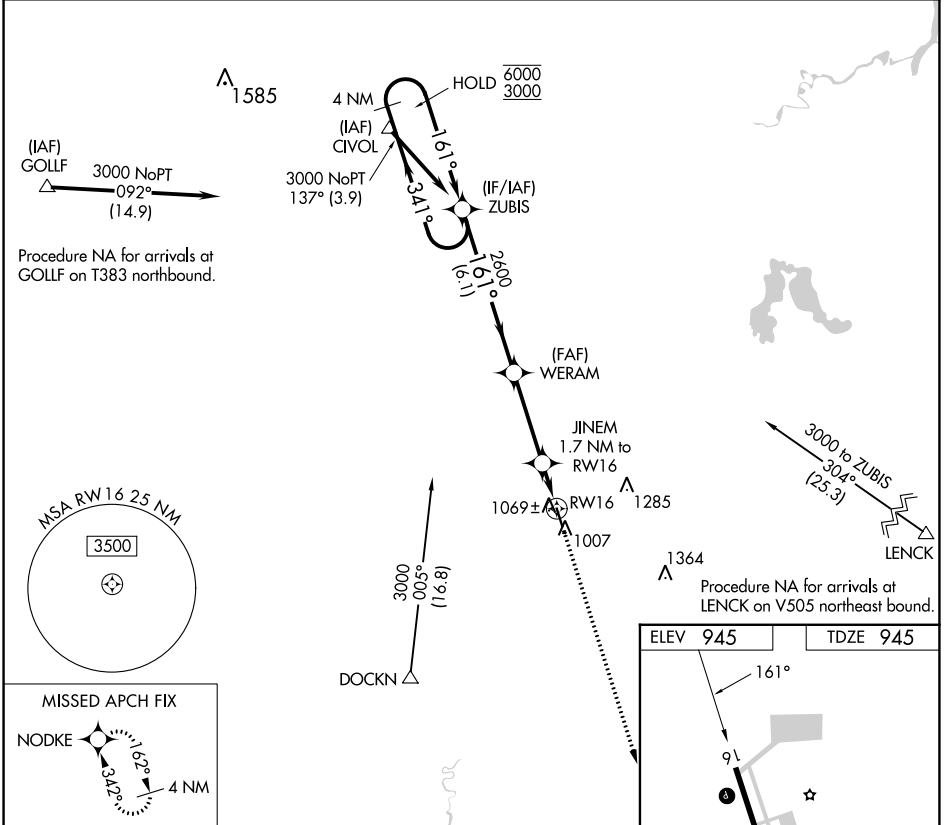

APP CRS	Rwy Idg	<b>4001</b>
<b>161°</b>	TDZE	<b>945</b>
	Apt Elev	<b>945</b>

# RNAV (GPS) RWY 16

CAMBRIDGE MUNI (CBG)

RNP APCH.	MISSED APPROACH: Climb to 3000 direct NODKE and hold.
<b>▽</b> <b>▲</b>	Rwy 16 helicopter visibility reduction below 3/4 SM NA.

AWOS-3 <b>121.125</b>	MINNEAPOLIS CENTER <b>121.05 235.775</b>	UNICOM <b>122.8 (CTAF) 1</b>
--------------------------	---	---------------------------------

CATEGORY	A	B	C	D
LNAV MDA	1320-1	375 (400-1)		NA

NC-1, 11 JUL 2024 to 08 AUG 2024

NC-1, 11 JUL 2024 to 08 AUG 2024