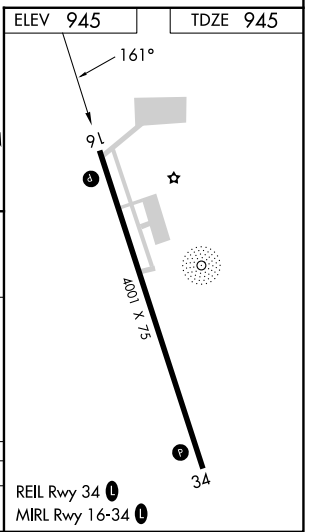

APP CRS	Rwy Idg	<b>4001</b>
<b>161°</b>	TDZE	<b>945</b>
	Apt Elev	<b>945</b>

# RNAV (GPS) RWY 16

CAMBRIDGE MUNI (CBG)

RNP APCH.	MISSED APPROACH: Climb to 3000 direct NODKE and hold.
<b>▽</b> <b>▲</b>	Rwy 16 helicopter visibility reduction below 3/4 SM NA.

AWOS-3 <b>121.125</b>	MINNEAPOLIS CENTER <b>121.05 235.775</b>	UNICOM <b>122.8 (CTAF) 1</b>
--------------------------	---	---------------------------------