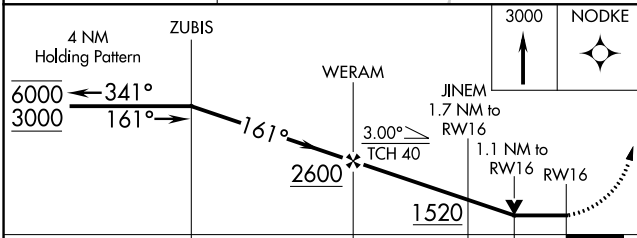

APP CRS	Rwy Idg	<b>4001</b>
<b>161°</b>	TDZE	<b>945</b>
	Apt Elev	<b>945</b>

# RNAV (GPS) RWY 16

CAMBRIDGE MUNI (CBG)

RNP APCH.	MISSED APPROACH: Climb to 3000 direct NODKE and hold.
<b>▽</b> <b>▲</b>	Rwy 16 helicopter visibility reduction below 3/4 SM NA.

AWOS-3 <b>121.125</b>	MINNEAPOLIS CENTER <b>121.05 235.775</b>	UNICOM <b>122.8 (CTAF) 1</b>
--------------------------	---	---------------------------------