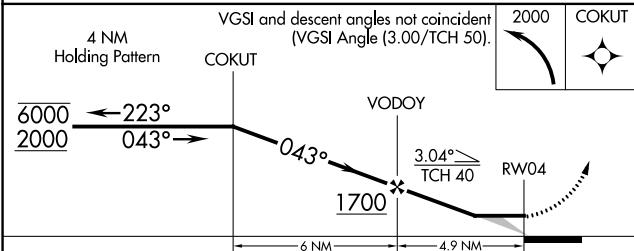

# RNAV (GPS) RWY 4

MARKSVILLE MUNI (MKV)

RNP APCH - GPS.

**NA** Circling Rwy 22 NA at night. Use Esler Rgnl altimeter setting. When not received, use Alexandria Intl. Rwy 4 helicopter visibility reduction below 3/4 SM NA.

MISSED APPROACH: Climbing left turn to 2000 direct COKUT and hold.

ESF ASOS <b>119.425</b>	POLK APP CON <b>125.4 302.2</b>	CTAF <b>122.9 0</b>
----------------------------	------------------------------------	------------------------

SC-4, 11 JUL 2024 to 08 AUG 2024

SC-4, 11 JUL 2024 to 08 AUG 2024

ELEV <b>78</b>	TDZE <b>77</b>
----------------	----------------

CATEGORY	A	B	C	D
LNAV MDA	680-1	603 (700-1)	NA	
<b>C</b> CIRCLING	760-1 682 (700-1)	820-1 742 (800-1)	NA	