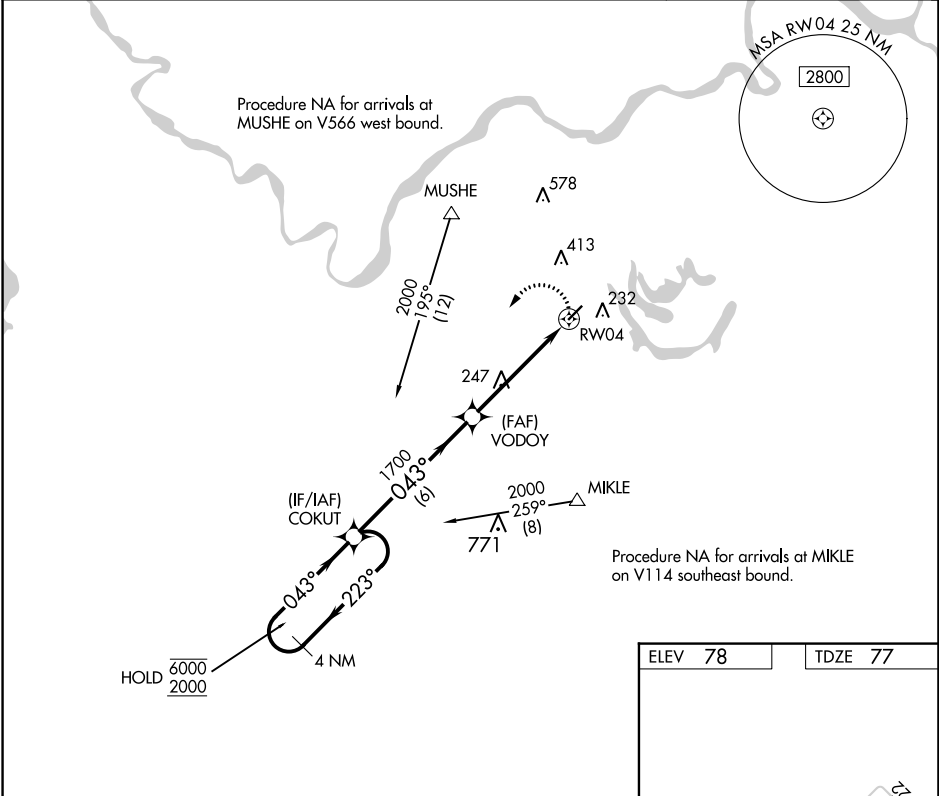

# RNAV (GPS) RWY 4

MARKSVILLE MUNI (MKV)

RNP APCH - GPS.

**NA** Circling Rwy 22 NA at night. Use Esler Rgnl altimeter setting. When not received, use Alexandria Intl. Rwy 4 helicopter visibility reduction below 3/4 SM NA.

MISSED APPROACH: Climbing left turn to 2000 direct COKUT and hold.

ESF ASOS <b>119.425</b>	POLK APP CON <b>125.4 302.2</b>	CTAF <b>122.9 0</b>
----------------------------	------------------------------------	------------------------

SC-4, 11 JUL 2024 to 08 AUG 2024

SC-4, 11 JUL 2024 to 08 AUG 2024

ELEV <b>78</b>	TDZE <b>77</b>
----------------	----------------

CATEGORY	A	B	C	D
LNAV MDA	680-1	603 (700-1)	NA	
<b>C</b> CIRCLING	760-1 682 (700-1)	820-1 742 (800-1)	NA	