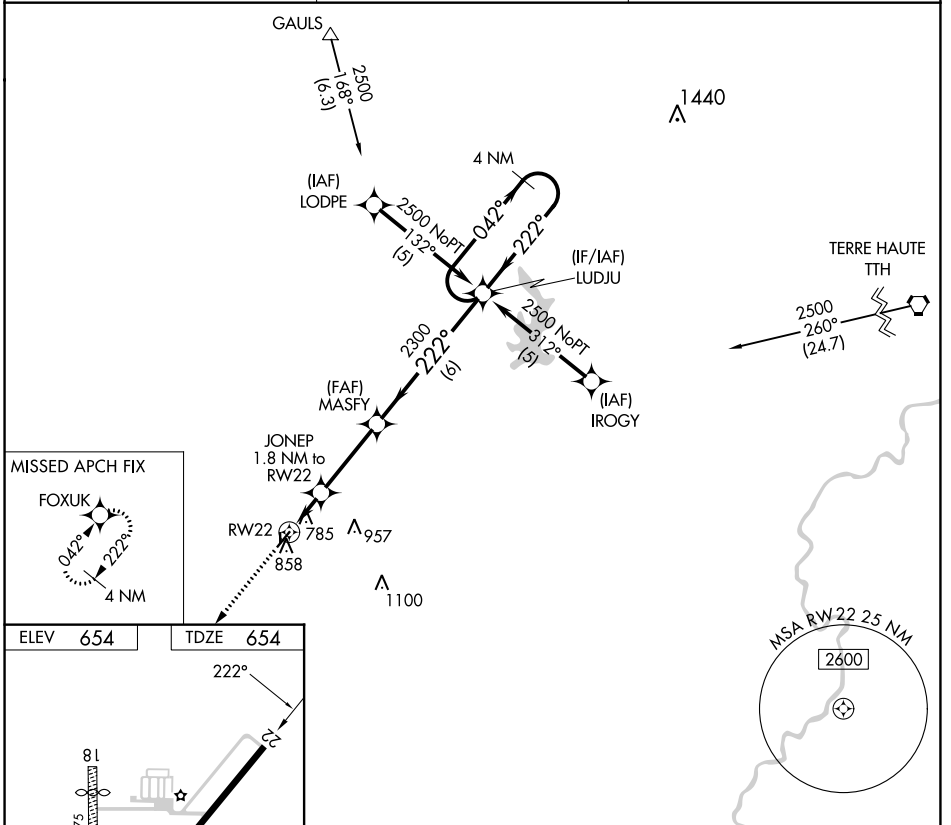

APP CRS	Rwy Idg	4001
222°	TDZE	654
	Apt Elev	654

RNAV (GPS) RWY 22

CASEY MUNI (1H8)

RNP APCH.		MISSED APPROACH: Climb to 2300 direct FOXUK and hold.
▼	Rwy 22 helicopter visibility reduction below 3/4 SM NA.	
▲ NA	Use Terre Haute Rgnl altimeter setting; when not received, use Robinson altimeter setting.	
HUF ASOS	HULMAN APP CON	UNICOM
127.5 269.375	125.45 263.125	122.8 (CTAF) 0

CATEGORY	A	B	C	D
LNAV MDA	1180-1	526 (600-1)	1180-1½ 526 (600-1½)	1180-1¾ 526 (600-1¾)

EC-3, 11 JUL 2024 to 08 AUG 2024

EC-3, 11 JUL 2024 to 08 AUG 2024