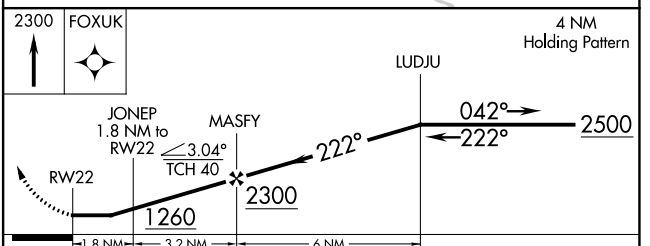

APP CRS	Rwy Idg	4001
222°	TDZE	654
	Apt Elev	654

RNAV (GPS) RWY 22

CASEY MUNI (1H8)

RNP APCH.		MISSED APPROACH: Climb to 2300 direct FOXUK and hold.
▼	Rwy 22 helicopter visibility reduction below 3/4 SM NA.	
▲ NA	Use Terre Haute Rgnl altimeter setting; when not received, use Robinson altimeter setting.	
HUF ASOS	HULMAN APP CON	UNICOM
127.5 269.375	125.45 263.125	122.8 (CTAF) 0

CATEGORY	A	B	C	D
LNAV MDA	1180-1	526 (600-1)	1180-1½ 526 (600-1½)	1180-1¾ 526 (600-1¾)

EC-3, 11 JUL 2024 to 08 AUG 2024

EC-3, 11 JUL 2024 to 08 AUG 2024