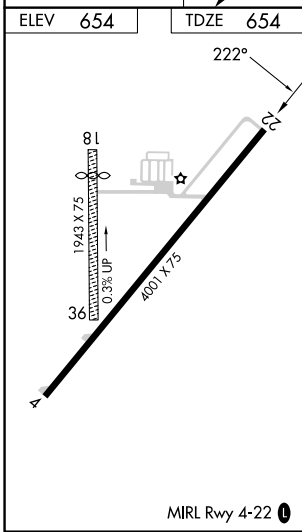

APP CRS	Rwy Idg	4001
222°	TDZE	654
	Apt Elev	654

RNAV (GPS) RWY 22

CASEY MUNI (1H8)

RNP APCH.		MISSED APPROACH: Climb to 2300 direct FOXUK and hold.
▼	Rwy 22 helicopter visibility reduction below 3/4 SM NA.	
▲ NA	Use Terre Haute Rgnl altimeter setting; when not received, use Robinson altimeter setting.	
HUF ASOS	HULMAN APP CON	UNICOM
127.5 269.375	125.45 263.125	122.8 (CTAF) 0

CATEGORY	A	B	C	D
LNAV MDA	1180-1	526 (600-1)	1180-1½ 526 (600-1½)	1180-1¾ 526 (600-1¾)

EC-3, 11 JUL 2024 to 08 AUG 2024

EC-3, 11 JUL 2024 to 08 AUG 2024