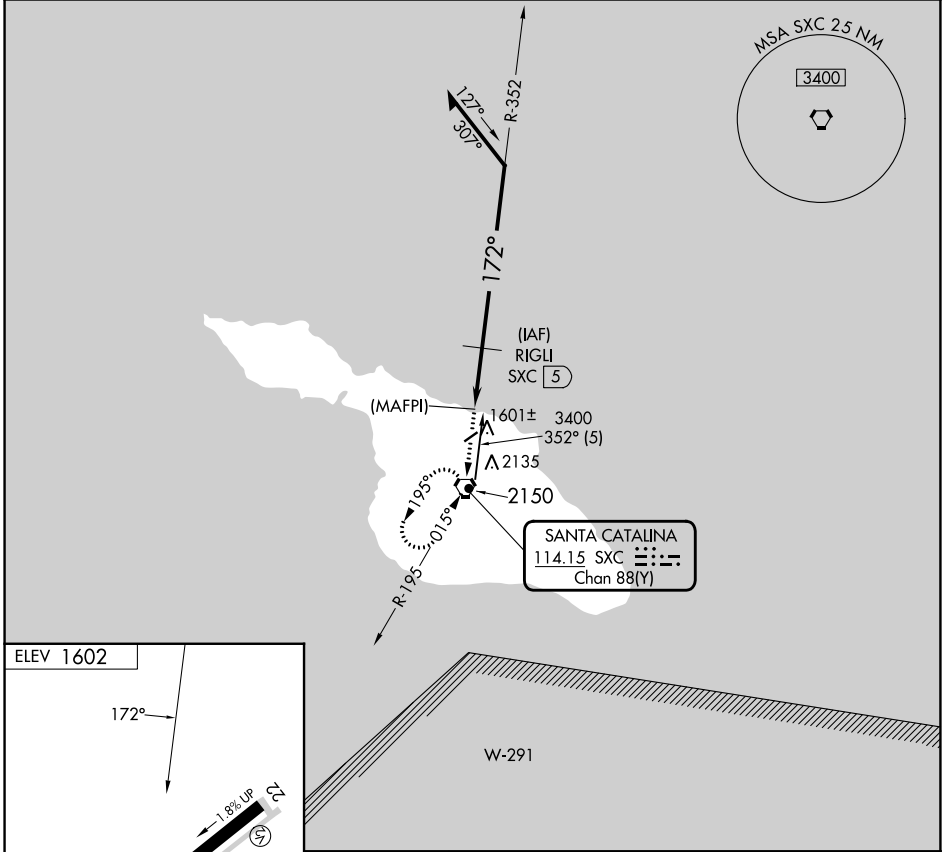

VORTAC SXC 114.15 Chan 88(Y)	APP CRS 172°	Rwy Idg TDZE Apt Elev N/A N/A 1602
--	------------------------	--

VOR/DME or GPS-B CATALINA (AVX)

NA Circling southeast runway 4-22 not authorized.	MISSED APPROACH: Climb to 3400 direct SXC VORTAC and hold.
--	--

ASOS 120.675	SOCAL APP CON 127.4 323.275	UNICOM 122.7 (CTAF)
------------------------	---------------------------------------	-------------------------------

CATEGORY	A	B	C	D
CIRCLING	2220-1	618 (700-1)	NA	

SW-3, 11 JUL 2024 to 08 AUG 2024

SW-3, 11 JUL 2024 to 08 AUG 2024