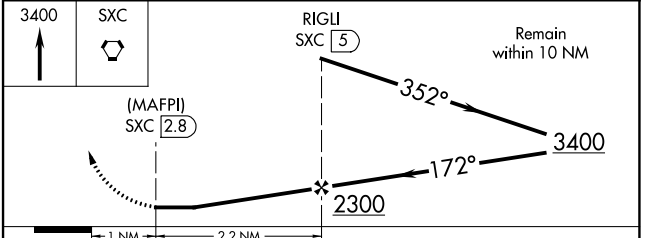

VORTAC SXC 114.15 Chan 88(Y)	APP CRS 172°	Rwy Idg TDZE Apt Elev N/A N/A 1602
--	------------------------	--

VOR/DME or GPS-B CATALINA (AVX)

NA Circling southeast runway 4-22 not authorized.	MISSED APPROACH: Climb to 3400 direct SXC VORTAC and hold.
--	--

ASOS 120.675	SOCAL APP CON 127.4 323.275	UNICOM 122.7 (CTAF)
------------------------	---------------------------------------	-------------------------------

CATEGORY	A	B	C	D
CIRCLING	2220-1	618 (700-1)	NA	