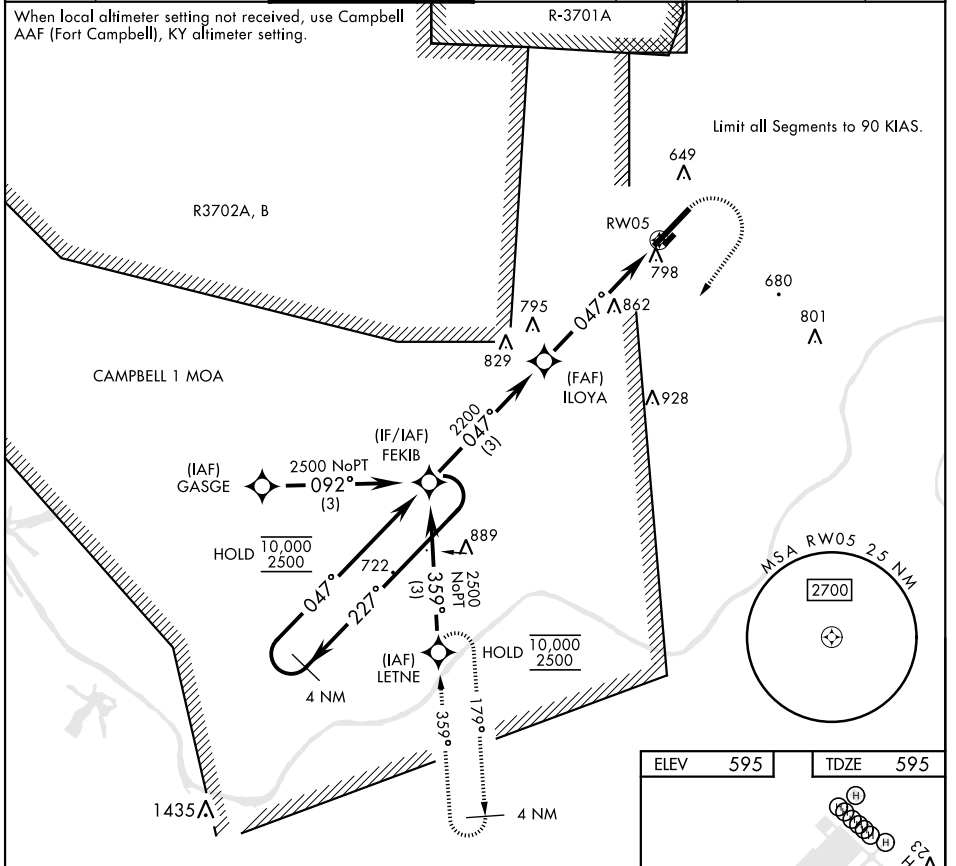

COPTER RNAV (GPS) Y RWY 5

APCH CRS	Rwy ldg	5000
047°	TDZE	595
	Arprt Elev	595

AL-6373 [USA]

SABRE AAF (FORT CAMPBELL) (KEOD)

RNP APCH - GPS

RADAR required

MISSED APPROACH: Climbing right turn to 2500 direct LETNE and hold.

ATIS	CAMPBELL APP CON	TOWER ★	GND CON	CLNC DEL	EAGLE RADIO	ASR
306.5	134.35 307.025	124.675 (CTAF) 290.45	142.975 267.3	237.6	285.7	

When local altimeter setting not received, use Campbell AAF (Fort Campbell), KY altimeter setting.

CATEGORY	COPTER		
LNAV MDA	1180-1	585	(600-1)

COPTER RNAV (GPS) Y RWY 5

SE-1, 11 JUL 2024 to 08 AUG 2024

SE-1, 11 JUL 2024 to 08 AUG 2024

HIRL Rwy 5-23