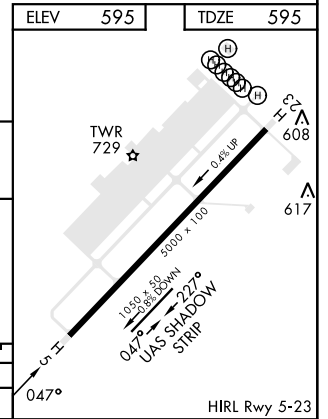

COPTER RNAV (GPS) Y RWY 5

APCH CRS	Rwy ldg	5000
047°	TDZE	595
	Arprt Elev	595

AL-6373 [USA]

SABRE AAF (FORT CAMPBELL) (KEOD)

RNP APCH - GPS

RADAR required

MISSED APPROACH: Climbing right turn to 2500 direct LETNE and hold.

ATIS	CAMPBELL APP CON	TOWER ★	GND CON	CLNC DEL	EAGLE RADIO	ASR
306.5	134.35 307.025	124.675 (CTAF) 290.45	142.975 267.3	237.6	285.7	

When local altimeter setting not received, use Campbell AAF (Fort Campbell), KY altimeter setting.