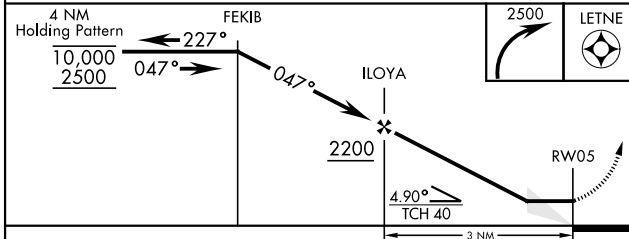

COPTER RNAV (GPS) Y RWY 5

APCH CRS	Rwy ldg	5000
047°	TDZE	595
	Arprt Elev	595

AL-6373 [USA]

SABRE AAF (FORT CAMPBELL) (KEOD)

RNP APCH - GPS

RADAR required

MISSED APPROACH: Climbing right turn to 2500 direct LETNE and hold.

ATIS	CAMPBELL APP CON	TOWER ★	GND CON	CLNC DEL	EAGLE RADIO	ASR
306.5	134.35 307.025	124.675 (CTAF) 290.45	142.975 267.3	237.6	285.7	

When local altimeter setting not received, use Campbell AAF (Fort Campbell), KY altimeter setting.