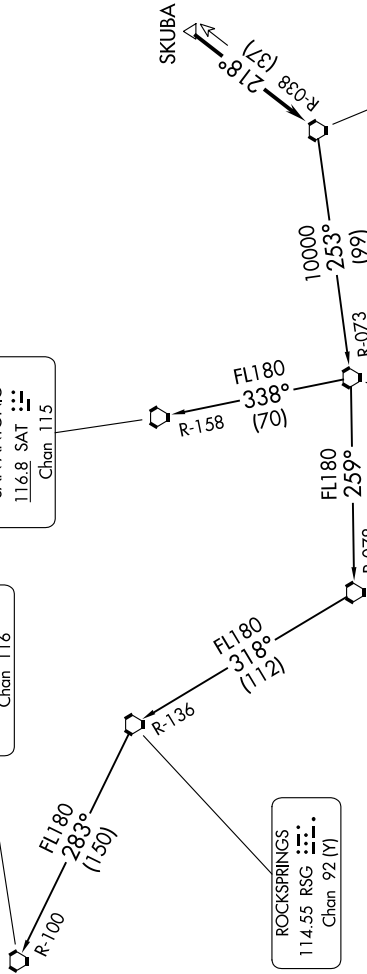

PALACIOS THREE DEPARTURE

**TOP ALTITUDE:
ASSIGNED BY ATC**

SC-5, 11 JUL 2024 to 08 AUG 2024

RADAR and DME required.

TAKEOFF MINIMUMS
Rwys 17, 35: NA - Environmental.
Rwys 12, 30: Standard.

CINC DEL
121.15
CTAF
122.9
HOUSTON DEP CON
134.45 284.0

FORT STOCKTON
116.9 FST
Chan 116

SAN ANTONIO
116.8 SAT
Chan 115

ROCKSPRINGS
114.55 RSG
Chan 92 (Y)

COTUILA
115.8 COT
Chan 105

THREE RIVERS
111.4 THX
Chan 51

PALACIOS
117.3 PSX
Chan 120

(CONTINUED ON FOLLOWING PAGE)

SC-5, 11 JUL 2024 to 08 AUG 2024

NOTE: Chart not to scale.

PALACIOS THREE DEPARTURE