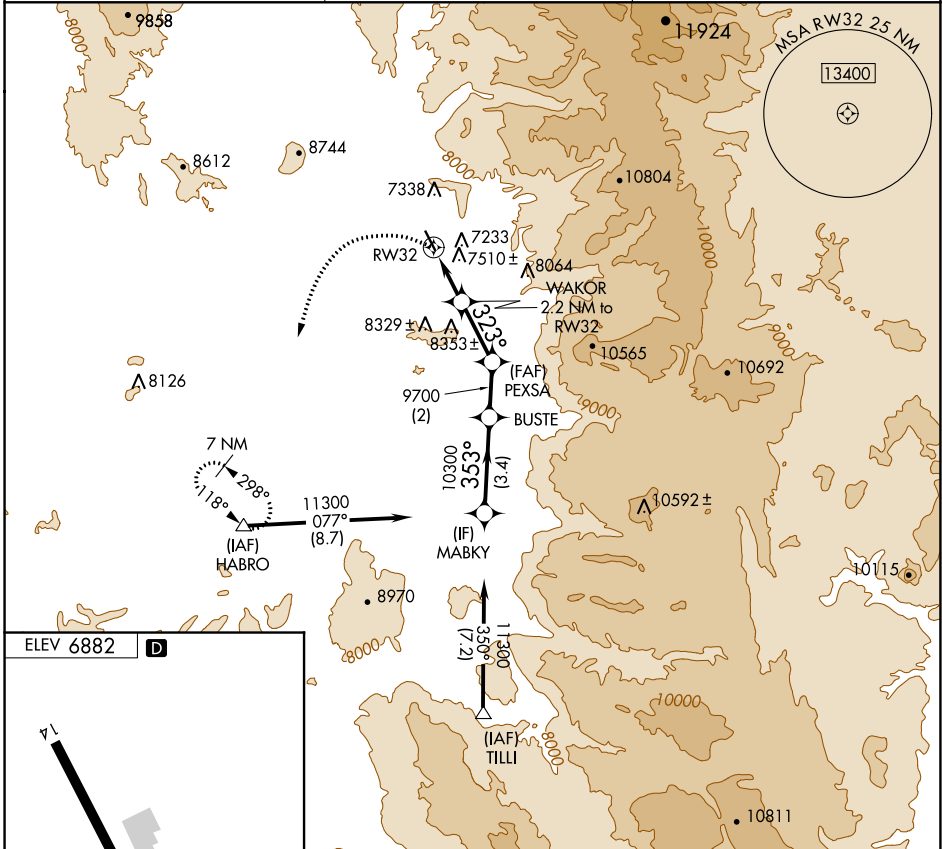

APP CRS 323°	Rwy Idg TDZE Apt Elev	N/A N/A 6882
------------------------	-----------------------------	---

RNAV (GPS)-E

STEAMBOAT SPRINGS/BOB ADAMS FLD (SBS)

<p>▼ Circling NA northeast of Rwy 14-32. ▲ NA ☒ -26°C</p>	<p>DME/DME RNP- 0.3 NA. When local altimeter setting not received, use Yampa Valley altimeter setting and increase all MDA 80 feet.</p>	<p>MISSED APPROACH: Climbing left turn to 11300 direct HABRO and hold, continue climb-in-hold to 11300.</p>
--	--	---

AWOS-3 118.235	DENVER CENTER 120.475 235.975	UNICOM 122.8 (CTAF) 0
--------------------------	---	---------------------------------

11300	HABRO	VGSI and descent angles not coincident (VGSI Angle 4.00/TCH 40).	MABKY	
			BUSTE	
	WAKOR 2.2 NM to RW32	PEXSA	11300	
		9700	Procedure Turn NA	
	RW32	8740	10300	
	2.2 NM	2.4 NM	3.4 NM	
CATEGORY	A	B	C	D
☑ CIRCLING	8140-1¼ 1258 (1300-1¼)	8140-1½ 1258 (1300-1½)	NA	

SW-1, 11 JUL 2024 to 08 AUG 2024

SW-1, 11 JUL 2024 to 08 AUG 2024