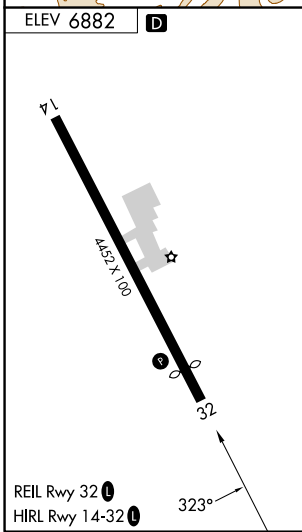

APP CRS 323°	Rwy Idg TDZE Apt Elev	N/A N/A 6882
------------------------	-----------------------------	---

RNAV (GPS)-E

STEAMBOAT SPRINGS/BOB ADAMS FLD (SBS)

<p>▼ Circling NA northeast of Rwy 14-32. ▲ NA ☒ -26°C</p>	<p>DME/DME RNP- 0.3 NA. When local altimeter setting not received, use Yampa Valley altimeter setting and increase all MDA 80 feet.</p>	<p>MISSED APPROACH: Climbing left turn to 11300 direct HABRO and hold, continue climb-in-hold to 11300.</p>
--	--	---

AWOS-3 118.235	DENVER CENTER 120.475 235.975	UNICOM 122.8 (CTAF) 0
--------------------------	---	---------------------------------

11300	HABRO	VGSI and descent angles not coincident (VGSI Angle 4.00/TCH 40).	MABKY	
			BUSTE	
	WAKOR 2.2 NM to RW32	PEXSA	11300	
		9700	Procedure Turn NA	
	RW32	8740	10300	
	2.2 NM	2.4 NM	3.4 NM	
CATEGORY	A	B	C	D
☑ CIRCLING	8140-1¼ 1258 (1300-1¼)	8140-1½ 1258 (1300-1½)	NA	