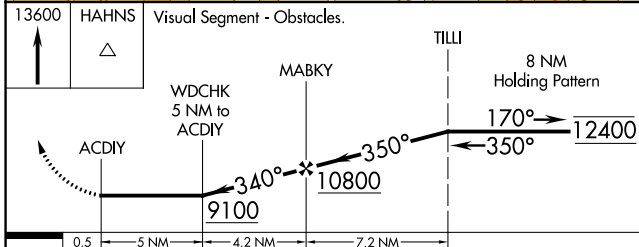

RNAV (GPS) Z RWY 32

STEAMBOAT SPRINGS/BOB ADAMS FLD (SBS)

APP CRS	Rwy Idg	3852
340°	TDZE	6881
	Apt Elev	6882

RNP APCH - GPS.

⚠ Circling NA northeast of Rwy 14-32. Rwy 32 helicopter visibility reduction below 1 SM NA. Rwy 32 Straight-in minimums NA at night. Circling Rwy 32 NA at night.

⚠ -26°C

MISSED APPROACH: Climb to 13600 direct HAHNS and hold, continue climb-in-hold to 13600.

AWOS-3 118.325	DENVER CENTER 120.475 235.975	UNICOM 122.8 (CTAF)
--------------------------	---	-------------------------------

CATEGORY	A	B	C	D
LNVA MDA	9100-1¼ 2219 (2300-1¼)	9100-1½ 2219 (2300-1½)		NA
C CIRCLING	9100-1¼ 2218 (2300-1¼)	9100-1½ 2218 (2300-1½)		NA

SW-1, 11 JUL 2024 to 08 AUG 2024

SW-1, 11 JUL 2024 to 08 AUG 2024