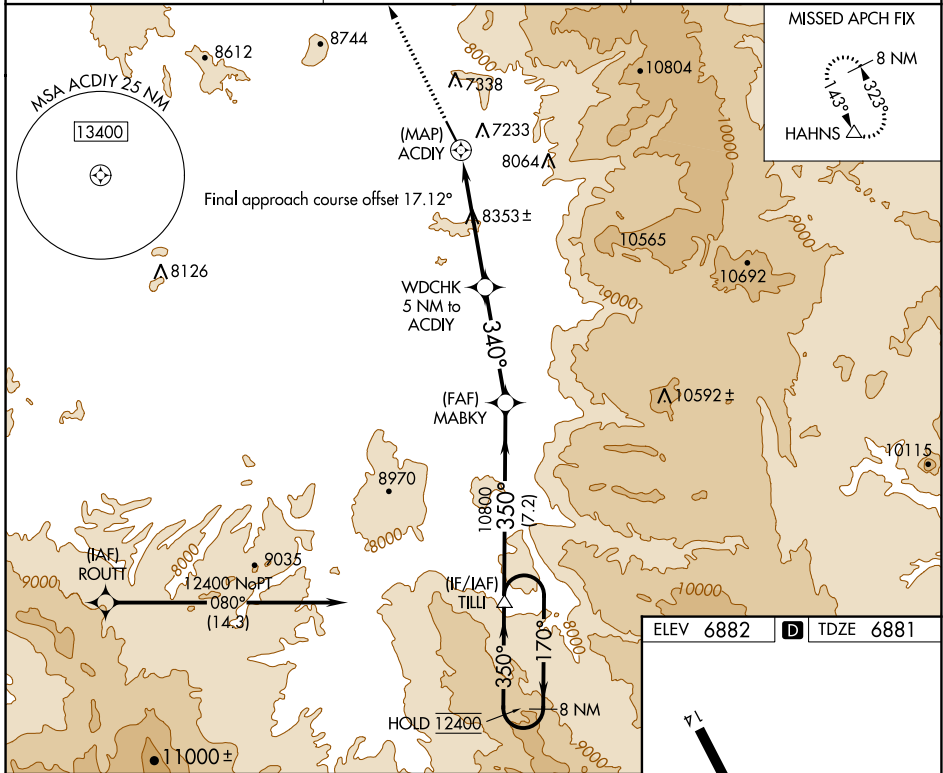

RNAV (GPS) Z RWY 32

STEAMBOAT SPRINGS/BOB ADAMS FLD (SBS)

APP CRS	Rwy Idg	3852
340°	TDZE	6881
	Apt Elev	6882

RNP APCH - GPS.

⚠ Circling NA northeast of Rwy 14-32. Rwy 32 helicopter visibility reduction below 1 SM NA. Rwy 32 Straight-in minimums NA at night. Circling Rwy 32 NA at night.

⚠ -26°C

MISSED APPROACH: Climb to 13600 direct HAHNS and hold, continue climb-in-hold to 13600.

AWOS-3 118.325	DENVER CENTER 120.475 235.975	UNICOM 122.8 (CTAF)
--------------------------	---	-------------------------------

CATEGORY	A	B	C	D
LNVA MDA	9100-1¼ 2219 (2300-1¼)	9100-1½ 2219 (2300-1½)		NA
C CIRCLING	9100-1¼ 2218 (2300-1¼)	9100-1½ 2218 (2300-1½)		NA

SW-1, 11 JUL 2024 to 08 AUG 2024

SW-1, 11 JUL 2024 to 08 AUG 2024