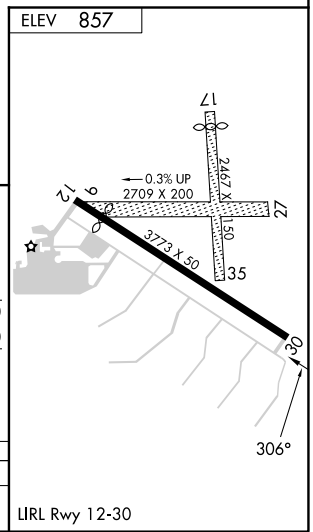

APP CRS 306°	Rwy Idg TDZE Apt Elev	N/A N/A 857
------------------------	-----------------------------	--

RNAV (GPS)-A

POPLAR GROVE (C77)

RNP APCH - GPS.		MISSED APPROACH: Climbing right turn to 3000 direct VNTGE and hold.
<p>▼ Circling NA to Rwys 09, 17, 27 and 35. Procedure NA at night. ▲ NA Rwy 12 and 30 helicopter visibility reduction below 1 SM NA. Use Chicago/Rockford altimeter setting.</p>		
RFD ASOS 127.6	ROCKFORD APP CON 121.0 327.0	UNICOM 122.8 (CTAF)

CATEGORY	A	B	C	D
CIRCLING	1380-1	523 (600-1)	1560-2 703 (800-2)	NA

EC-3, 11 JUL 2024 to 08 AUG 2024

EC-3, 11 JUL 2024 to 08 AUG 2024