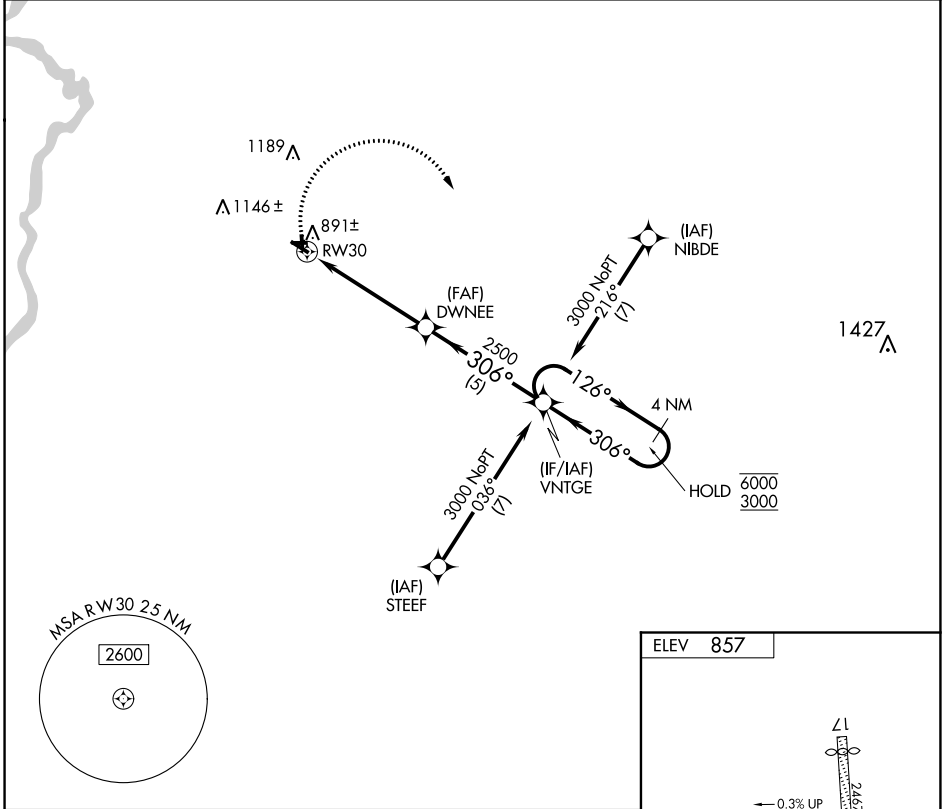

APP CRS 306°	Rwy Idg TDZE Apt Elev	N/A N/A 857
------------------------	-----------------------------	--

RNAV (GPS)-A

POPLAR GROVE (C77)

RNP APCH - GPS.		MISSED APPROACH: Climbing right turn to 3000 direct VNTGE and hold.
<p>▼ Circling NA to Rwys 09, 17, 27 and 35. Procedure NA at night. ▲ NA Rwy 12 and 30 helicopter visibility reduction below 1 SM NA. Use Chicago/Rockford altimeter setting.</p>		
RFD ASOS 127.6	ROCKFORD APP CON 121.0 327.0	UNICOM 122.8 (CTAF)

CATEGORY	A	B	C	D
CIRCLING	1380-1	523 (600-1)	1560-2 703 (800-2)	NA

EC-3, 11 JUL 2024 to 08 AUG 2024

EC-3, 11 JUL 2024 to 08 AUG 2024