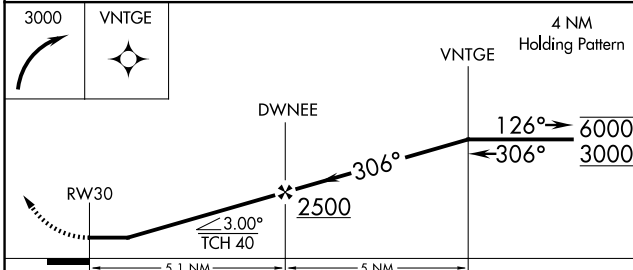

APP CRS 306°	Rwy Idg TDZE Apt Elev	N/A N/A 857
------------------------	-----------------------------	--

RNAV (GPS)-A

POPLAR GROVE (C77)

RNP APCH - GPS.		MISSED APPROACH: Climbing right turn to 3000 direct VNTGE and hold.
<p>▼ Circling NA to Rwys 09, 17, 27 and 35. Procedure NA at night. ▲ NA Rwy 12 and 30 helicopter visibility reduction below 1 SM NA. Use Chicago/Rockford altimeter setting.</p>		
RFD ASOS 127.6	ROCKFORD APP CON 121.0 327.0	UNICOM 122.8 (CTAF)

CATEGORY	A	B	C	D
CIRCLING	1380-1	523 (600-1)	1560-2 703 (800-2)	NA

EC-3, 11 JUL 2024 to 08 AUG 2024

EC-3, 11 JUL 2024 to 08 AUG 2024