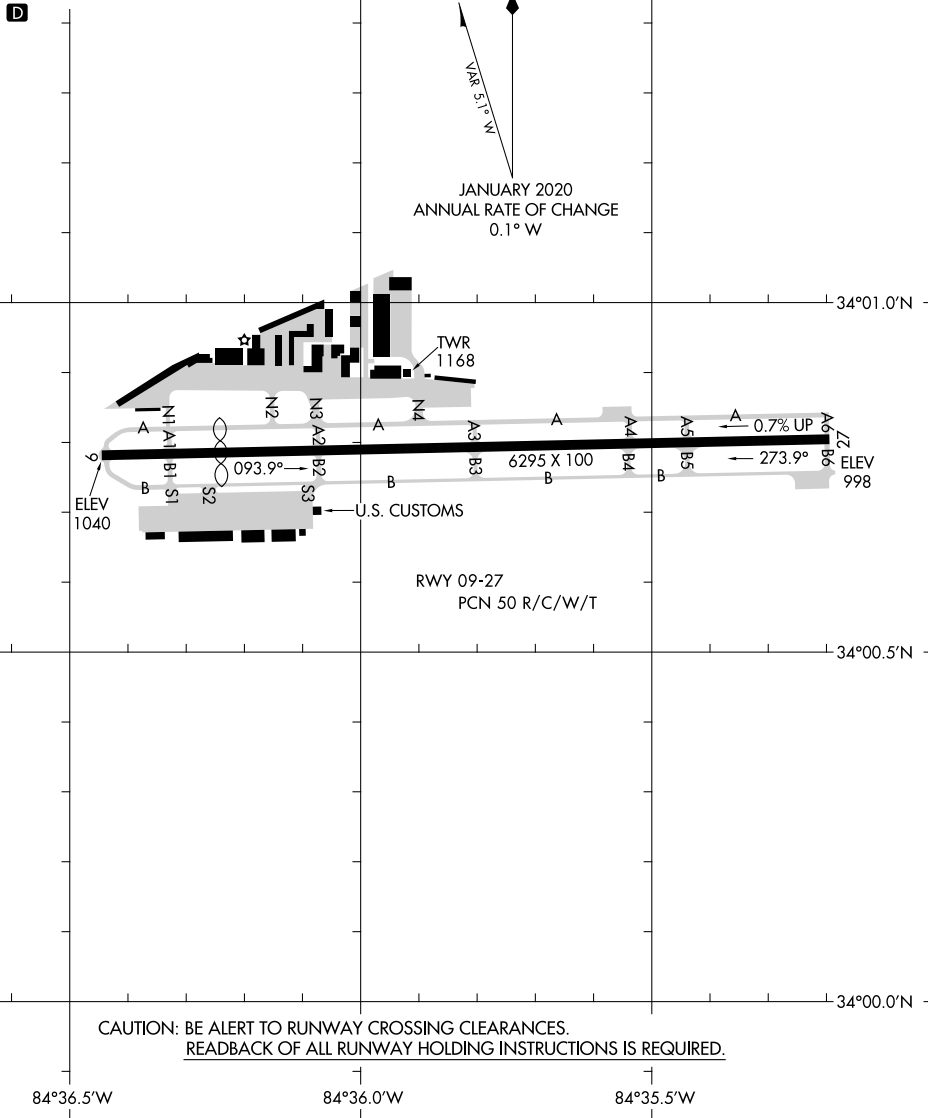

# AIRPORT DIAGRAM

COBB COUNTY INTL/MCCOLLUM FLD (RYY)

AL-6424 (FAA)

ATLANTA, GEORGIA

ATIS  
 128.125  
 McCOLLUM TOWER ★  
 125.9  
 GND CON  
 119.0  
 CLNC DEL  
 119.0  
 121.0 (When twr closed)  
 268.7 (When twr closed)

FIELD  
 ELEV  
 1040

SE-4, 11 JUL 2024 to 08 AUG 2024

SE-4, 11 JUL 2024 to 08 AUG 2024