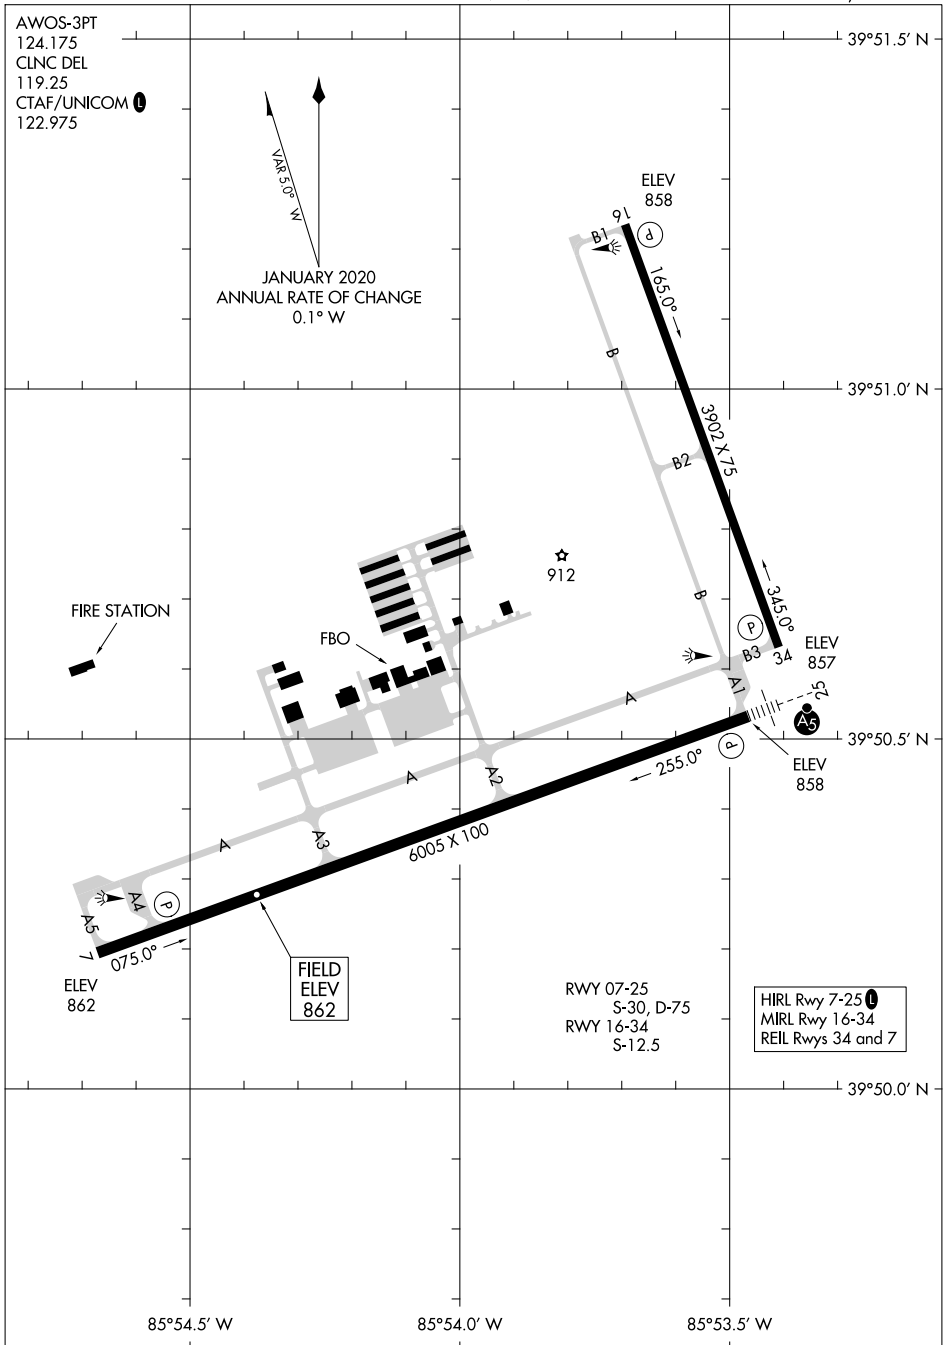

24081

AIRPORT DIAGRAM

AL-6452 (FAA)

INDIANAPOLIS RGNL (MQJ)
INDIANAPOLIS, INDIANA

AWOS-3PT
124.175
CLNC DEL
119.25
CTAF/UNICOM 1
122.975

VARS 5.0° N
JANUARY 2020
ANNUAL RATE OF CHANGE
0.1° W

EC-2, 11 JUL 2024 to 08 AUG 2024

EC-2, 11 JUL 2024 to 08 AUG 2024

AIRPORT DIAGRAM

24081

INDIANAPOLIS, INDIANA
INDIANAPOLIS RGNL (MQJ)