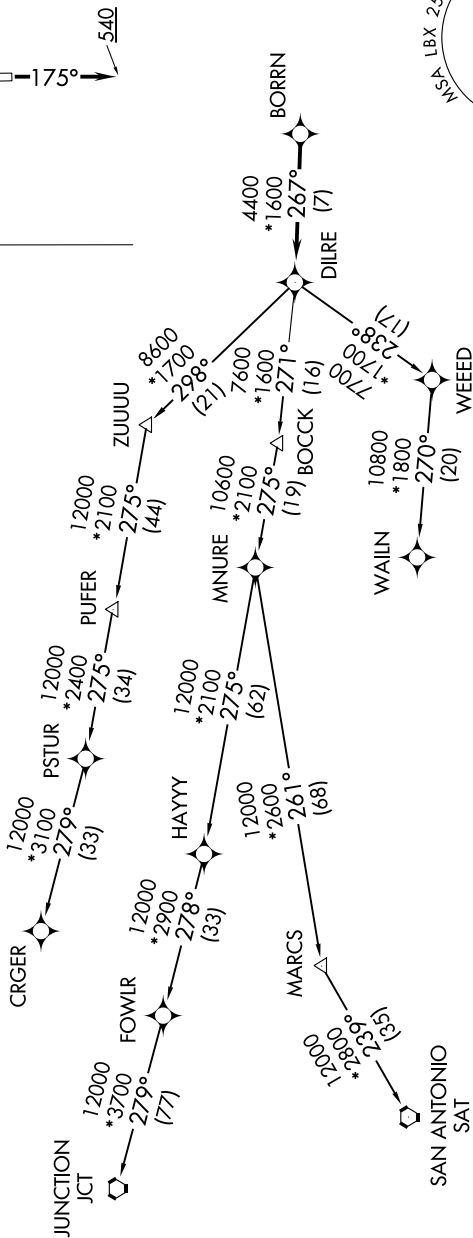

BORRN SIX DEPARTURE (RNAV)

SC-5, 11 JUL 2024 to 08 AUG 2024

ASOS  
119.925  
CTAF  
123.0  
CINC DEL  
125.2  
HOUSTON DEP CON  
134.45 284.0

TAKEOFF MINIMUMS

Rwys 17, 35: Standard with minimum climb of 500'/NM to 540.

RNAV 1 - DME/DME/IRU or GPS.  
RADAR required.

TOP ALTITUDE:  
ASSIGNED BY ATC

NOTE: CRGR-TRANSITION ATC assigned only for aircraft departing 54T, AXH, EFD, GLS, HPY, IWS, LBX, LVJ, SGR, TME, T00, T41.

(NARRATIVE ON FOLLOWING PAGE)

NOTE: Chart not to scale.

BORRN SIX DEPARTURE (RNAV)

SC-5, 11 JUL 2024 to 08 AUG 2024