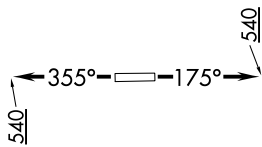

BORRN SIX DEPARTURE (RNAV)

SC-5, 11 JUL 2024 to 08 AUG 2024

ASOS
119.925
CTAF
123.0
CINC DEL
125.2
HOUSTON DEP CON
134.45 284.0

TAKEOFF MINIMUMS

Rwys 17, 35: Standard with minimum climb of 500'/NM to 540.

RNAV 1 - DME/DME/IRU or GPS.
RADAR required.

TOP ALTITUDE:
ASSIGNED BY ATC

NOTE: CRGR-TRANSITION ATC assigned only for aircraft departing 54T, AXH, EFD, GLS, HPY, IWS, LBX, LVJ, SGR, TME, T00, T41.

(NARRATIVE ON FOLLOWING PAGE)

NOTE: Chart not to scale.

BORRN SIX DEPARTURE (RNAV)

SC-5, 11 JUL 2024 to 08 AUG 2024