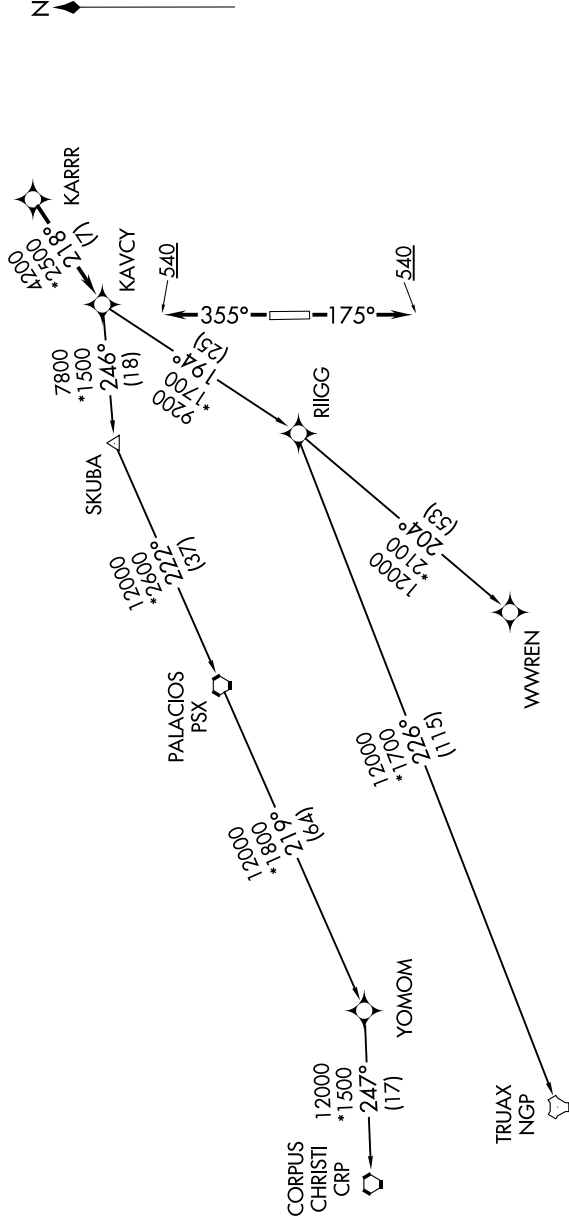

KARR SEVEN DEPARTURE (RNAV)

**TOP ALTITUDE:
ASSIGNED BY ATC**

RNAV-1 DME/DME/IRU or GPS.
RADAR required.

ASOS
119.925
CTAF
123.0
CLNC DEL
125.2
HOUSTON DEP CON
134.45 284.0

TAKEOFF MINIMUMS
Rwys 17, 35: Standard with minimum climb of 500' per NM to 540.

(NARRATIVE ON FOLLOWING PAGE)

NOTE: Chart not to scale.

SC-5, 11 JUL 2024 to 08 AUG 2024

SC-5, 11 JUL 2024 to 08 AUG 2024