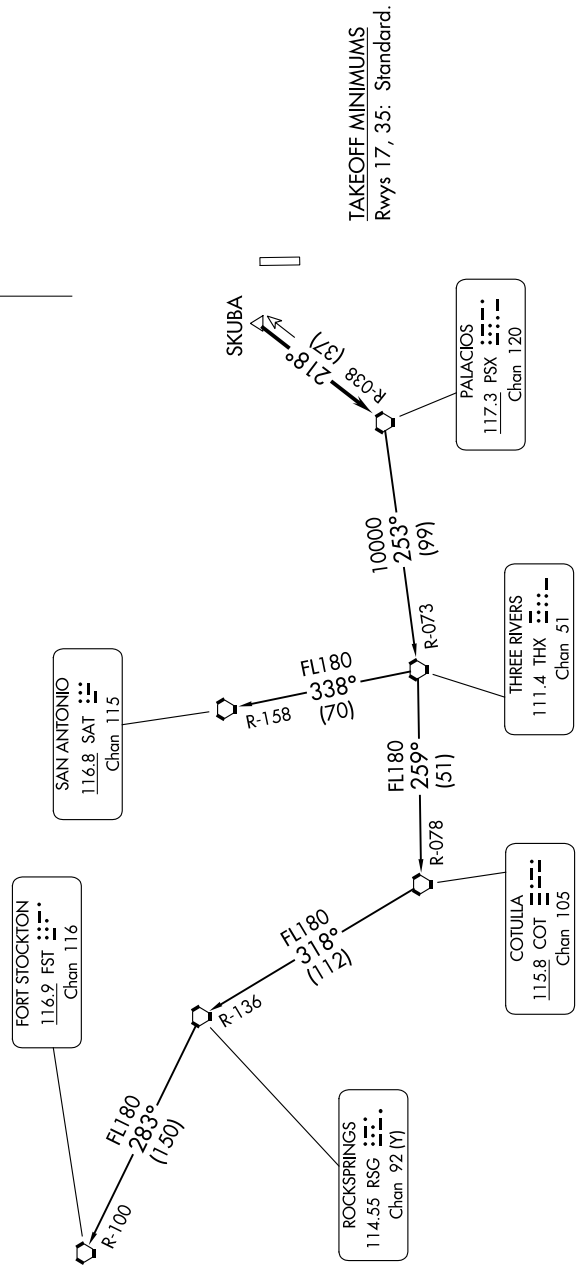

PALACIOS THREE DEPARTURE

TOP ALTITUDE:
ASSIGNED BY ATC

RADAR and DME required.

SC-5, 11 JUL 2024 to 08 AUG 2024

ASOS 119.925
CLNC DEL 125.2
CTAF 123.0
HOUSTON DEP CON 134.45 284.0

(CONTINUED ON FOLLOWING PAGE)

SC-5, 11 JUL 2024 to 08 AUG 2024

PALACIOS THREE DEPARTURE

NOTE: Chart not to scale.