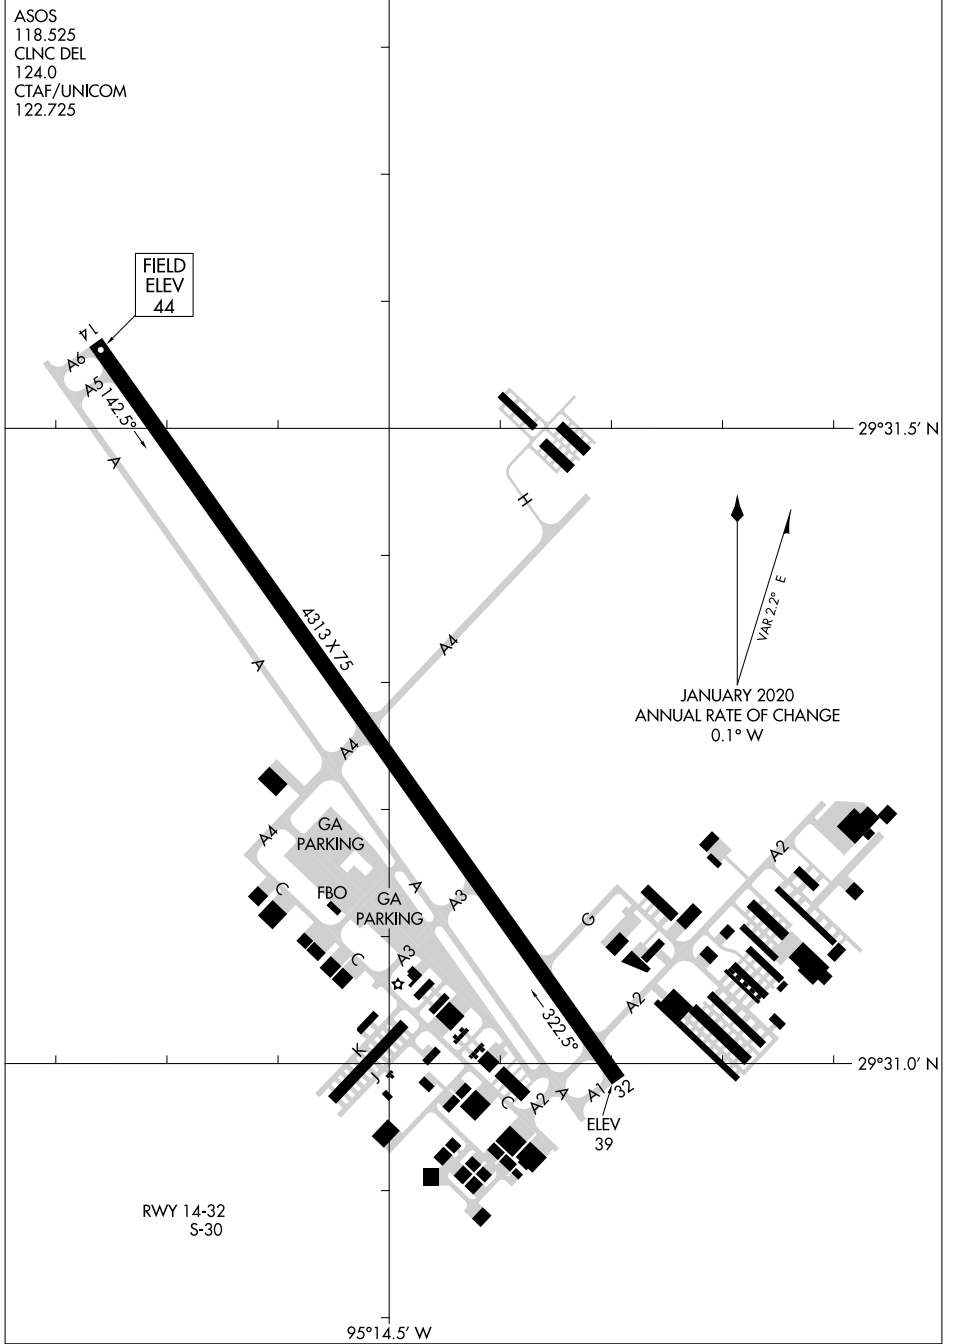

22139

AIRPORT DIAGRAM

AL-6460 (FAA)

PEARLAND RGNL (LVJ)
HOUSTON, TEXAS

ASOS
118.525
CLNC DEL
124.0
CTAF/UNICOM
122.725

FIELD
ELEV
44

SC-5, 11 JUL 2024 to 08 AUG 2024

SC-5, 11 JUL 2024 to 08 AUG 2024

AIRPORT DIAGRAM

22139

HOUSTON, TEXAS
PEARLAND RGNL (LVJ)