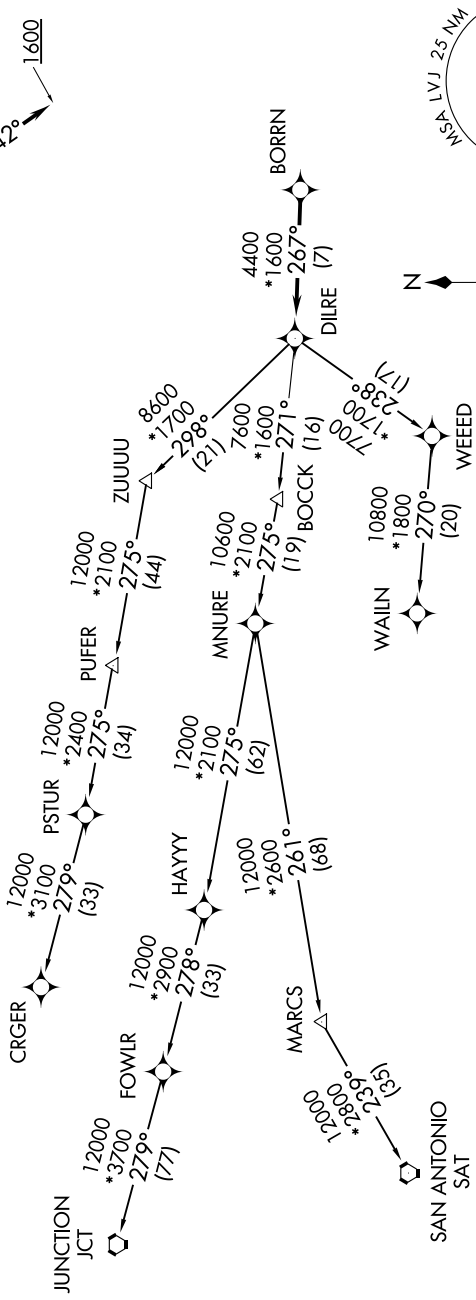

BORRN SIX DEPARTURE (RNAV)

SC-5, 11 JUL 2024 to 08 AUG 2024

ASOS  
118.525  
CTAF  
122.725  
CLNC DEL  
124.0  
HOUSTON DEP CON  
134.45 284.0

TAKEOFF MINIMUMS

Rwys 14, 32: Standard with minimum  
climb of 500'/NM to 560.

RNAV 1 - DME/DME/IRU or GPS.  
RADAR required.

TOP ALTITUDE:  
ASSIGNED BY ATC

NOTE: Chart not to scale.

NOTE: CRGR-TRANSITION ATC assigned only  
for aircraft departing 54T, AXH, EFD, GLS,  
HPY, IWS, LBX, LVJ, SGR, TME, T00, T41.

(NARRATIVE ON FOLLOWING PAGE)

BORRN SIX DEPARTURE (RNAV)