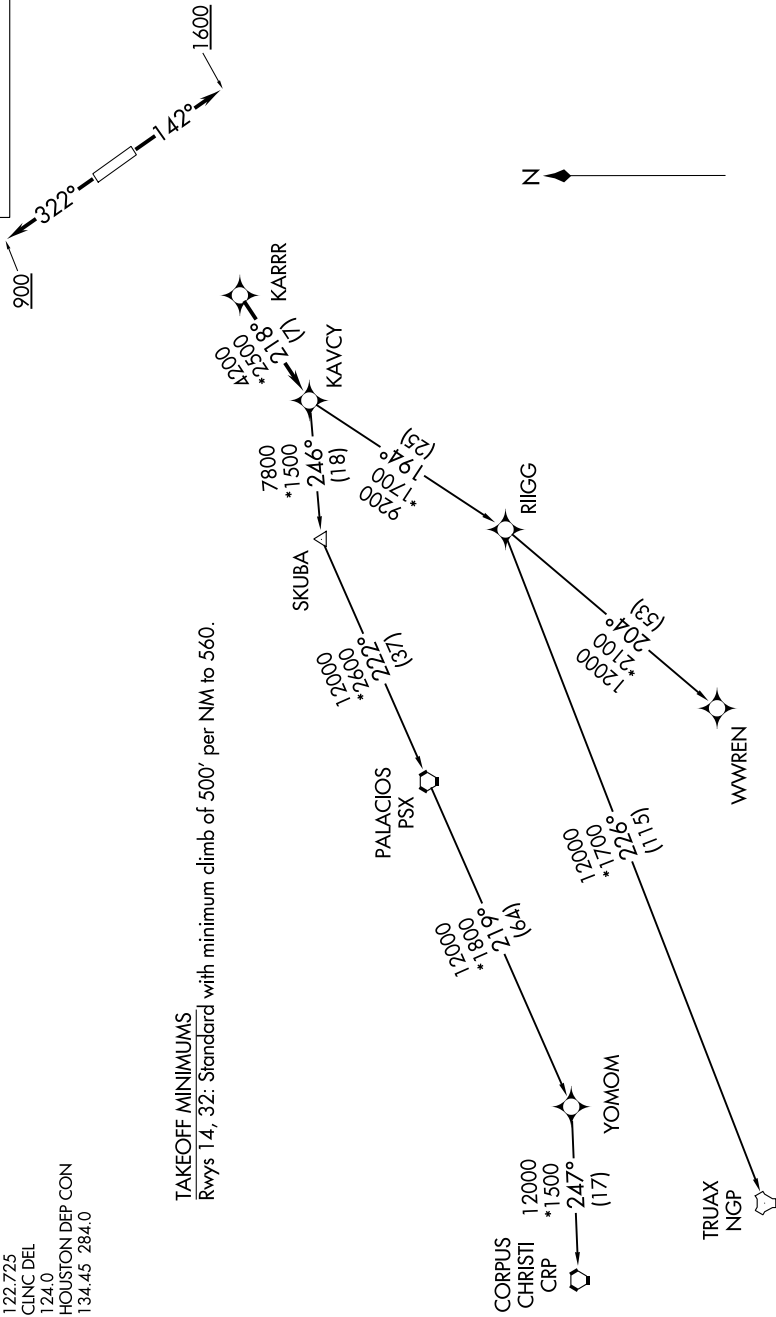

KARR SEVEN DEPARTURE (RNAV)

SC-5, 11 JUL 2024 to 08 AUG 2024

**TOP ALTITUDE:
ASSIGNED BY ATC**

RNAV-1 DME/DME/IRU or GPS.
RADAR required.

ASOS 118.525
CTAF 122.725
CINC DEL 124.0
HOUSTON DEP CON 134.45 284.0

TAKEOFF MINIMUMS
Rwys 14, 32: Standard with minimum climb of 500' per NM to 560.

(NARRATIVE ON FOLLOWING PAGE)

NOTE: Chart not to scale.

SC-5, 11 JUL 2024 to 08 AUG 2024