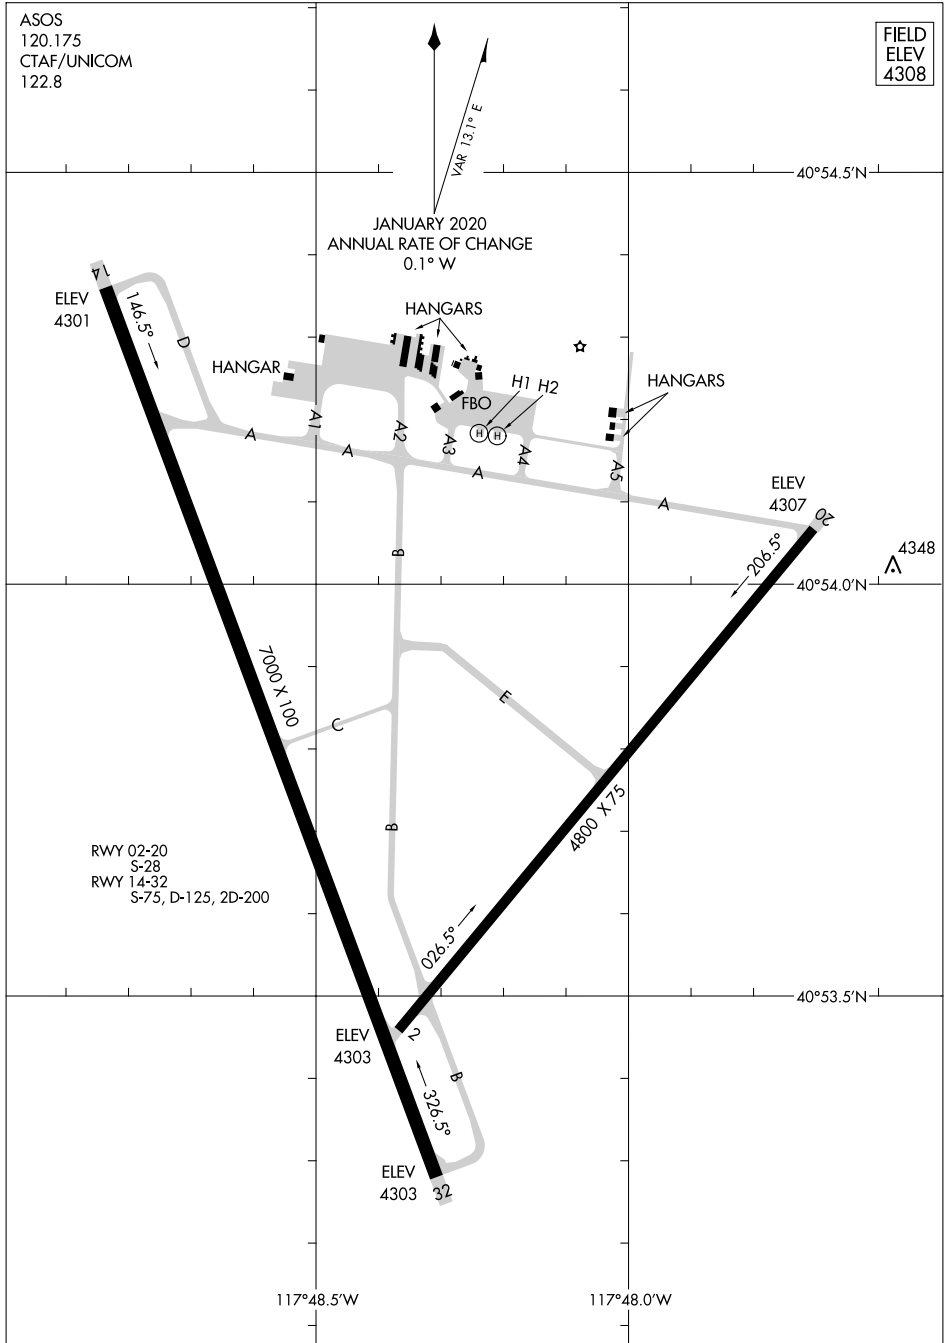

22363

AIRPORT DIAGRAM

WINNEMUCCA MUNI (WMC)
WINNEMUCCA, NEVADA

AL-6471 (FAA)

ASOS
120.175
CTAF/UNICOM
122.8

FIELD
ELEV
4308

SW-4, 11 JUL 2024 to 08 AUG 2024

SW-4, 11 JUL 2024 to 08 AUG 2024

AIRPORT DIAGRAM

22363

WINNEMUCCA, NEVADA
WINNEMUCCA MUNI (WMC)