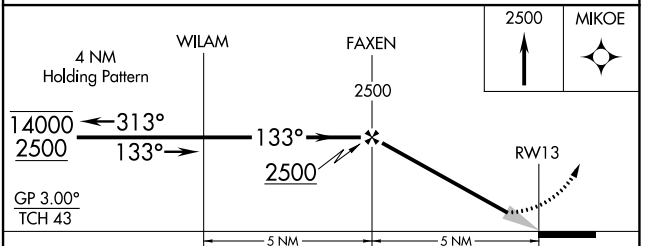

CATEGORY	A	B	C	D
LPV DA	1236-1	347 (400-1)		NA
LNAV/VNAV DA	1236-1	347 (400-1)		NA
LNAV MDA	1360-1	471 (500-1)		NA
C CIRCLING	1480-1	589 (600-1)		NA