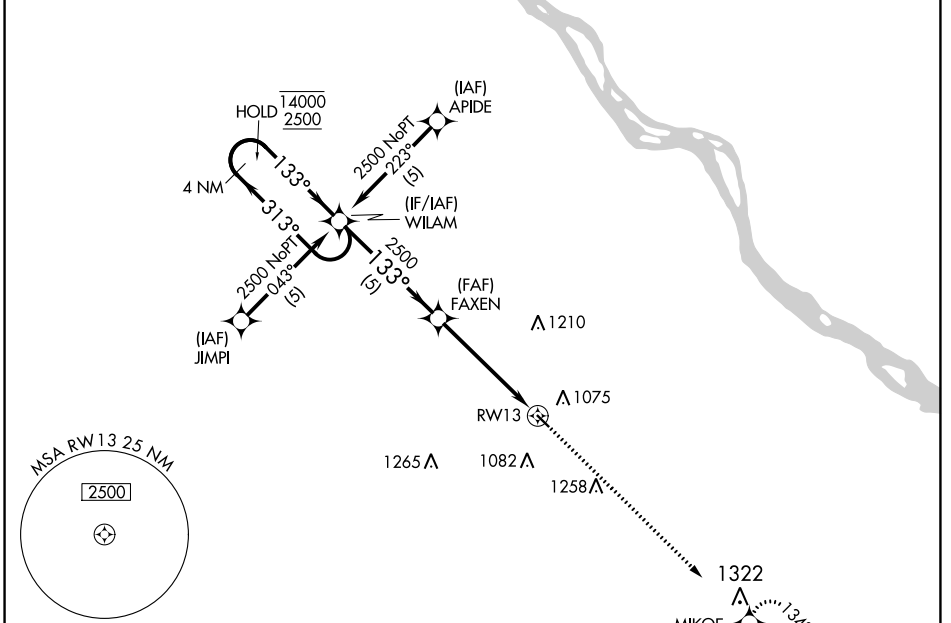

WAAS CH 77644 W13A	APP CRS 133°	Rwy Idg 3203 TDZE 889 Apt Elev 891
--	------------------------	---

RNAV (GPS) RWY 13

BOWLING GREEN MUNI (H19)

RNP APCH-GPS.	MISSED APPROACH: Climb to 2500 direct MIKOE and hold.
<p>▼ Circling Rwy 31 NA at night. Baro-VNAV NA.</p> <p>▲ NA Use Quincy altimeter setting.</p>	

UIN ASOS 121.425	KANSAS CITY CENTER 126.225 317.775	UNICOM 122.8 (CTAF) 0
----------------------------	--	---------------------------------

ELEV 891	TDZE 889
----------	----------

CATEGORY	A	B	C	D
LPV DA	1236-1	347 (400-1)		NA
LNAV/VNAV DA	1236-1	347 (400-1)		NA
LNAV MDA	1360-1	471 (500-1)		NA
C CIRCLING	1480-1	589 (600-1)		NA