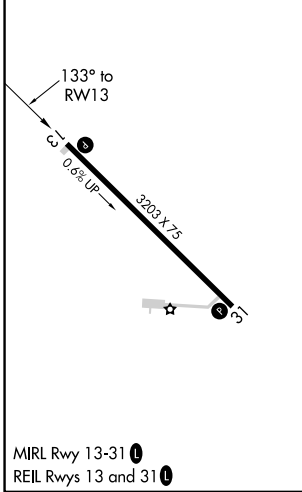

CATEGORY	A	B	C	D
LPV DA	1236-1	347 (400-1)		NA
LNAV/VNAV DA	1236-1	347 (400-1)		NA
LNAV MDA	1360-1	471 (500-1)		NA
C CIRCLING	1480-1	589 (600-1)		NA