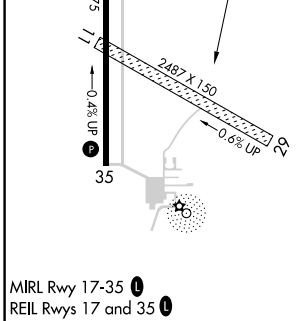

NDB FBY 293	APP CRS 186°	Rwy Idg TDZE Apt Elev	N/A N/A 1479

NDB-A
FAIRBURY MUNI (F'BY)

NA Use Hebron altimeter setting; when not received, use Beatrice altimeter setting and increase all MDAs 40 feet. Circling NA to Rws 11 and 29.

MISSED APPROACH: Climbing left turn to 3600 via FBY bearing 006° to BLOON INT and hold.

HJH AWOS-3 118.525	MINNEAPOLIS CENTER 126.4 317.7	UNICOM 122.7 (CTAF)

CATEGORY	A	B	C	D
CIRCLING	2000-1 521 (600-1)	2040-1 561 (600-1)	NA	

NC-2, 11 JUL 2024 to 08 AUG 2024

NC-2, 11 JUL 2024 to 08 AUG 2024