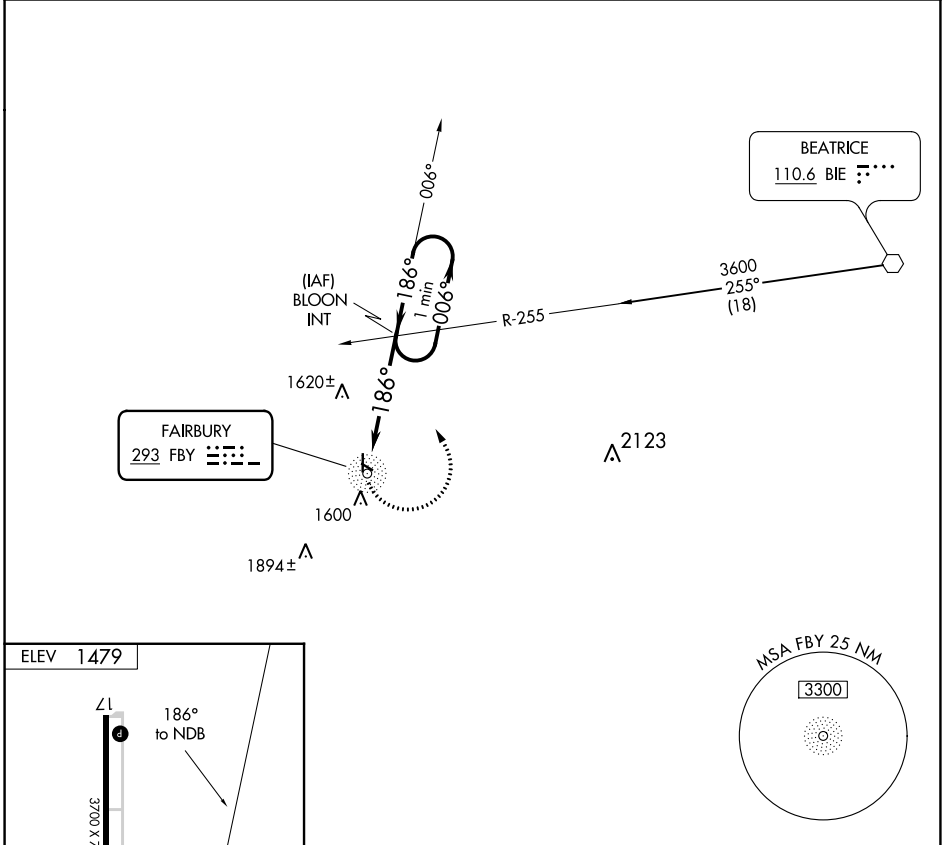

NDB FBY 293	APP CRS 186°	Rwy Idg TDZE Apt Elev	N/A N/A 1479

NDB-A
FAIRBURY MUNI (F'BY)

NA Use Hebron altimeter setting; when not received, use Beatrice altimeter setting and increase all MDAs 40 feet. Circling NA to Rws 11 and 29.

MISSED APPROACH: Climbing left turn to 3600 via FBY bearing 006° to BLOON INT and hold.

HJH AWOS-3 118.525	MINNEAPOLIS CENTER 126.4 317.7	UNICOM 122.7 (CTAF)

CATEGORY	A	B	C	D
CIRCLING	2000-1 521 (600-1)	2040-1 561 (600-1)	NA	

NC-2, 11 JUL 2024 to 08 AUG 2024

NC-2, 11 JUL 2024 to 08 AUG 2024