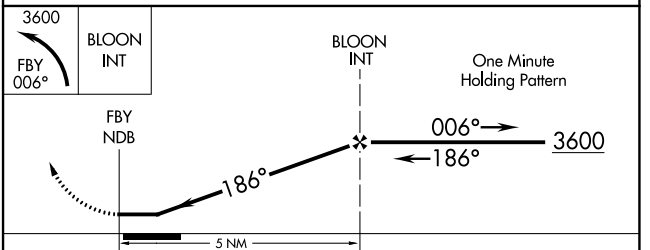

NDB FBY 293	APP CRS 186°	Rwy Idg TDZE Apt Elev	N/A N/A 1479

NDB-A
FAIRBURY MUNI (F'BY)

NA Use Hebron altimeter setting; when not received, use Beatrice altimeter setting and increase all MDAs 40 feet. Circling NA to Rws 11 and 29.

MISSED APPROACH: Climbing left turn to 3600 via FBY bearing 006° to BLOON INT and hold.

HJH AWOS-3 118.525	MINNEAPOLIS CENTER 126.4 317.7	UNICOM 122.7 (CTAF)

CATEGORY	A	B	C	D
CIRCLING	2000-1 521 (600-1)	2040-1 561 (600-1)	NA	

NC-2, 11 JUL 2024 to 08 AUG 2024

NC-2, 11 JUL 2024 to 08 AUG 2024