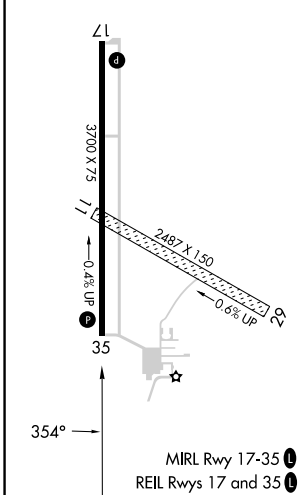

WAAS CH 65808 W35A	APP CRS 354°	Rwy Idg TDZE Apt Elev	3700 1477 1479
--	------------------------	-----------------------------	---

RNAV (GPS) RWY 35

FAIRBURY MUNI (F'BY)

RNP APCH.		MISSED APPROACH: Climb to 4000 direct GADWY and hold.
<p>▼ Use Hebron altimeter setting; when not received, use Beatrice altimeter setting: ▲ NA increase LPV DA to 1796 feet and all visibilities ¼ SM; increase all MDAs 40 feet. Circling NA to Rwys 11 and 29.</p>		
HJH AWOS-3 118.525	MINNEAPOLIS CENTER 126.4 317.7	UNICOM 122.7 (CTAF) 0

ELEV 1479	TDZE 1477
-----------	-----------

CATEGORY	A	B	C	D
LPV DA	1773-1	296 (300-1)		NA
LNAV MDA	1900-1	423 (500-1)		NA
CIRCLING	1960-1	481 (500-1)		NA

NC-2, 11 JUL 2024 to 08 AUG 2024

NC-2, 11 JUL 2024 to 08 AUG 2024