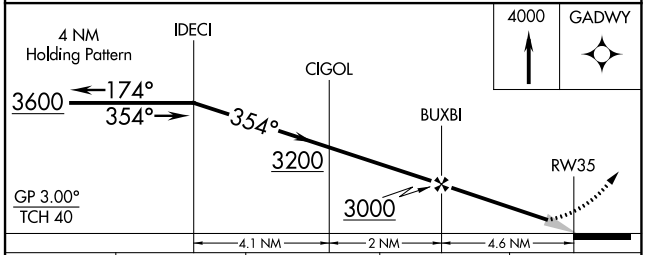

WAAS CH 65808 W35A	APP CRS 354°	Rwy Idg TDZE Apt Elev	3700 1477 1479
--	------------------------	-----------------------------	---

RNAV (GPS) RWY 35

FAIRBURY MUNI (F'BY)

RNP APCH.		MISSED APPROACH: Climb to 4000 direct GADWY and hold.
<p>▼ Use Hebron altimeter setting; when not received, use Beatrice altimeter setting: ▲ NA increase LPV DA to 1796 feet and all visibilities ¼ SM; increase all MDAs 40 feet. Circling NA to Rwys 11 and 29.</p>		
HJH AWOS-3 118.525	MINNEAPOLIS CENTER 126.4 317.7	UNICOM 122.7 (CTAF) 0

ELEV 1479	TDZE 1477
-----------	-----------

CATEGORY	A	B	C	D
LPV DA	1773-1	296 (300-1)		NA
LNAV MDA	1900-1	423 (500-1)		NA
CIRCLING	1960-1	481 (500-1)		NA

NC-2, 11 JUL 2024 to 08 AUG 2024

NC-2, 11 JUL 2024 to 08 AUG 2024