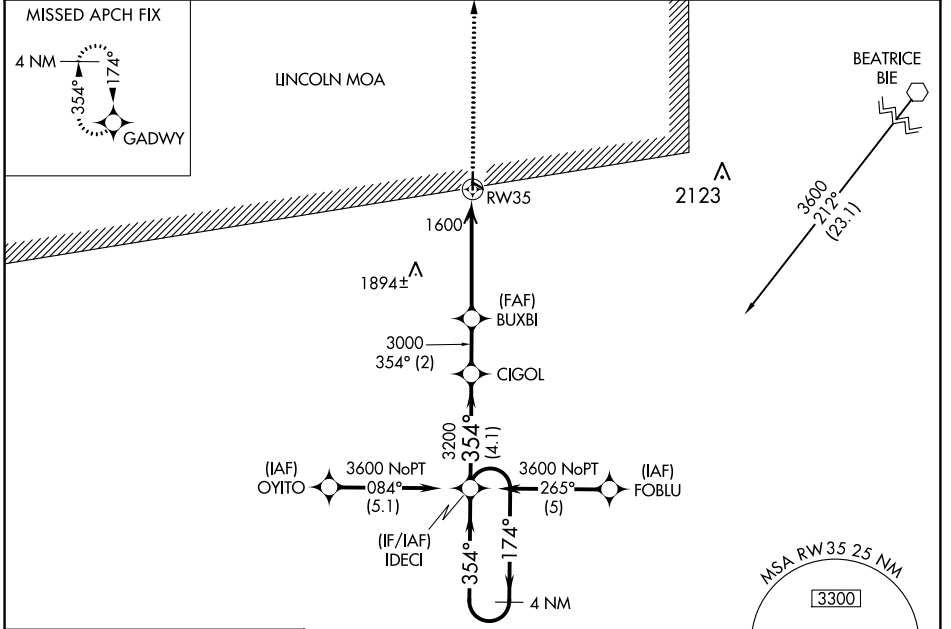

WAAS CH 65808 W35A	APP CRS 354°	Rwy Idg TDZE Apt Elev	3700 1477 1479
--	------------------------	-----------------------------	---

RNAV (GPS) RWY 35

FAIRBURY MUNI (F'BY)

RNP APCH.		MISSED APPROACH: Climb to 4000 direct GADWY and hold.
<p>▼ Use Hebron altimeter setting; when not received, use Beatrice altimeter setting: ▲ NA increase LPV DA to 1796 feet and all visibilities ¼ SM; increase all MDAs 40 feet. Circling NA to Rwys 11 and 29.</p>		
HJH AWOS-3 118.525	MINNEAPOLIS CENTER 126.4 317.7	UNICOM 122.7 (CTAF) 0

ELEV 1479	TDZE 1477
-----------	-----------

CATEGORY	A	B	C	D
LPV DA	1773-1	296 (300-1)		NA
LNAV MDA	1900-1	423 (500-1)		NA
CIRCLING	1960-1	481 (500-1)		NA

NC-2, 11 JUL 2024 to 08 AUG 2024

NC-2, 11 JUL 2024 to 08 AUG 2024