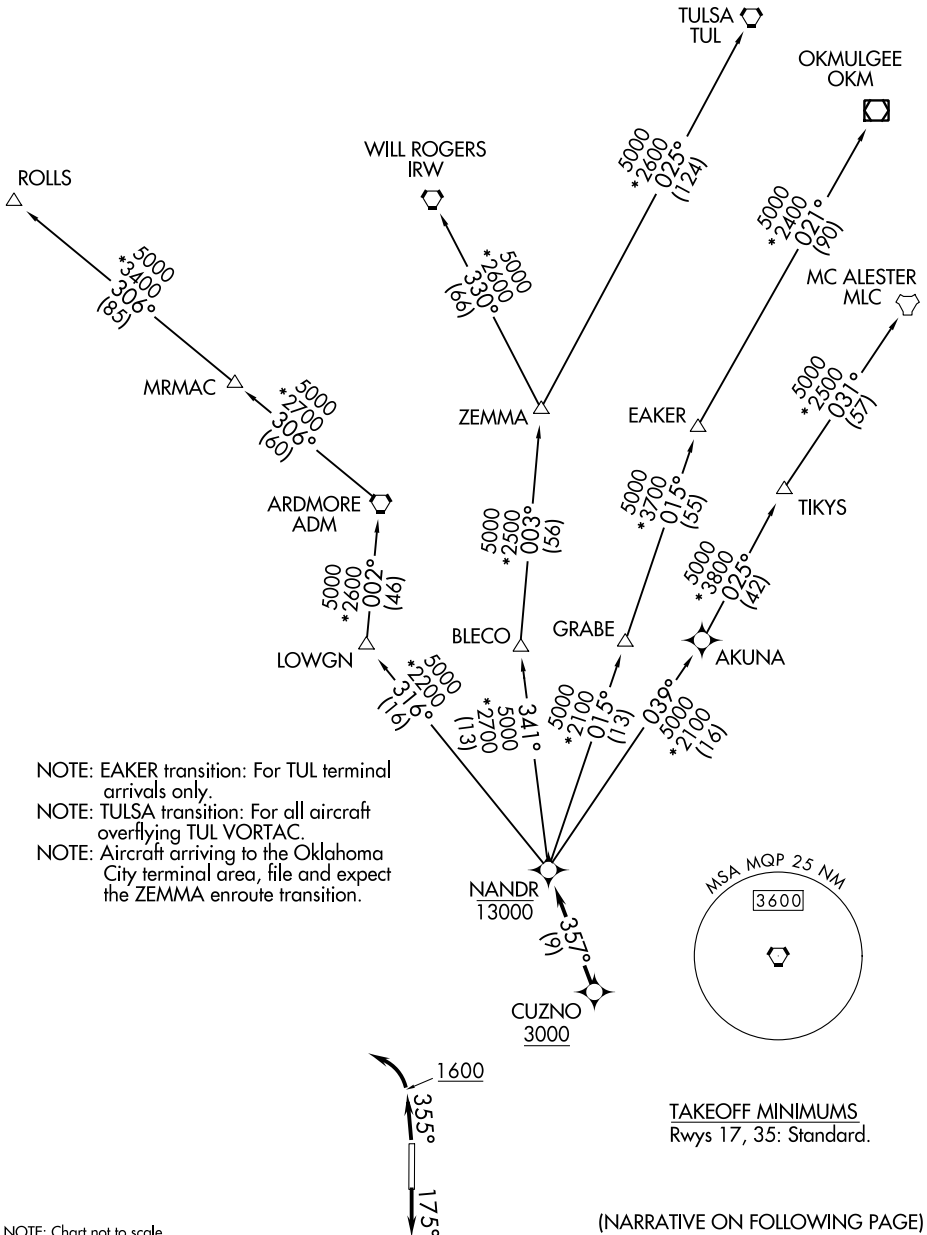

NANDR TWO DEPARTURE (RNAV)

REGIONAL DEP CON
135.975 379.9

RNAV 1 - DME/DME/IRU or GPS.

RADAR required.

**TOP ALTITUDE:
ASSIGNED BY ATC**

SC-2, 11 JUL 2024 to 08 AUG 2024

SC-2, 11 JUL 2024 to 08 AUG 2024

NOTE: Chart not to scale.