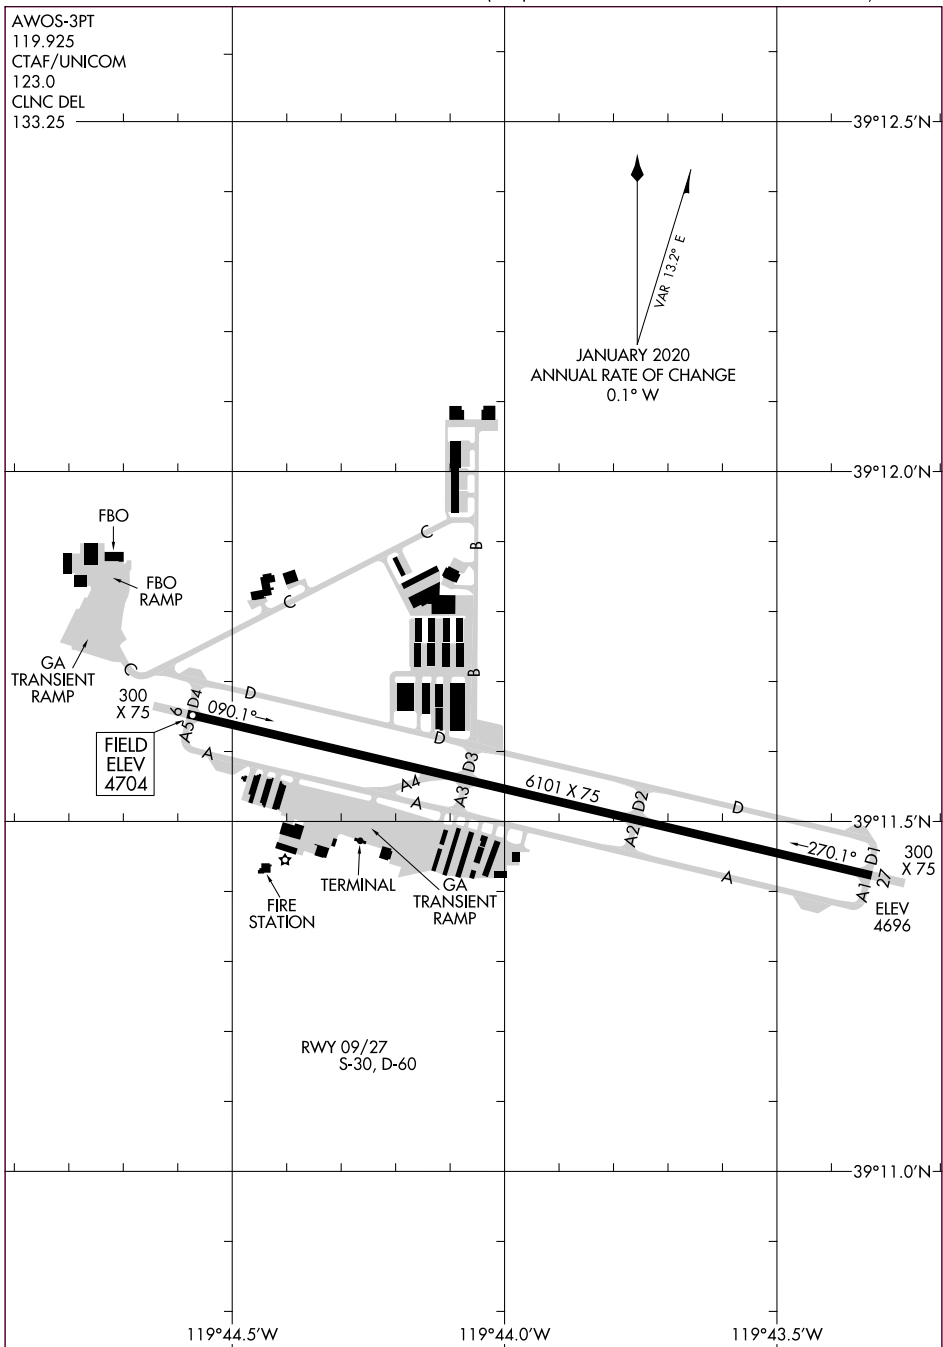

22307

AIRPORT DIAGRAM

AL-6515 (FAA)

CARSON CITY (CXP)
CARSON CITY, NEVADA

AWOS-3PT
119.925
CTAF/UNICOM
123.0
CLNC DEL
133.25

39°12.5'N

39°12.0'N

39°11.5'N

39°11.0'N

SW-4, 11 JUL 2024 to 08 AUG 2024

SW-4, 11 JUL 2024 to 08 AUG 2024

119°44.5'W

119°44.0'W

119°43.5'W

AIRPORT DIAGRAM

22307

CARSON CITY, NEVADA
CARSON CITY (CXP)