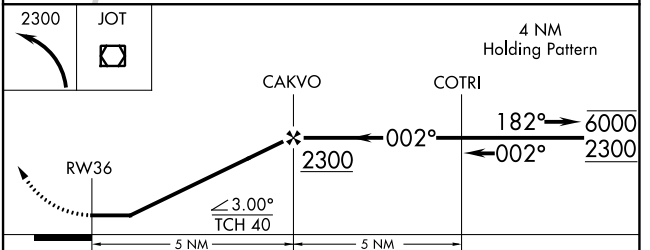

APP CRS 002°	Rwy Idg TDZE Apt Elev	N/A N/A 675
------------------------	-----------------------------	--

RNAV (GPS)-B

BOLINGBROOK'S CLOW INTL (1C5)

RNP APCH.		MISSED APPROACH: Climbing left turn to 2300 direct JOT VOR/DME and hold.
Procedure NA at night. Use Lewis University altimeter setting.		
LOT AWOS-3PT 126.675	CHICAGO APP CON 119.35 354.075	CTAF 122.9

CATEGORY	A	B	C	D
CIRCLING	1160-1 485 (500-1)	1220-1 545 (600-1)	NA	

EC-3, 11 JUL 2024 to 08 AUG 2024

EC-3, 11 JUL 2024 to 08 AUG 2024