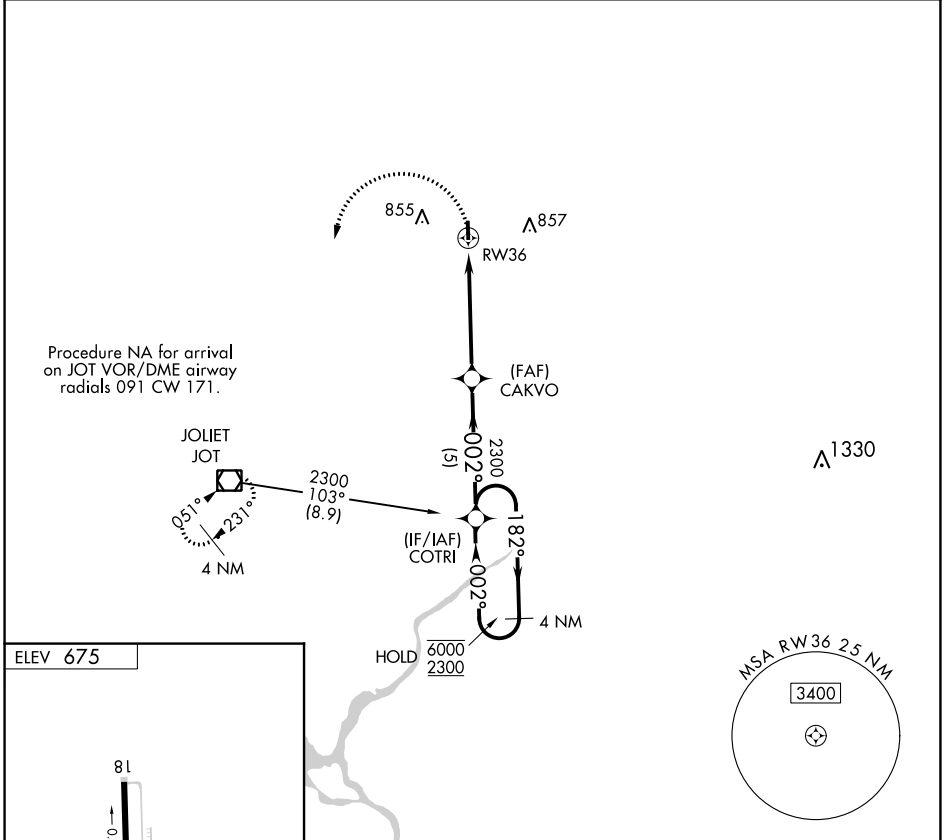

APP CRS 002°	Rwy Idg TDZE Apt Elev	N/A N/A 675
------------------------	-----------------------------	--

RNAV (GPS)-B

BOLINGBROOK'S CLOW INTL (1C5)

RNP APCH.		MISSED APPROACH: Climbing left turn to 2300 direct JOT VOR/DME and hold.
Procedure NA at night. Use Lewis University altimeter setting.		
LOT AWOS-3PT 126.675	CHICAGO APP CON 119.35 354.075	CTAF 122.9

CATEGORY	A	B	C	D
CIRCLING	1160-1 485 (500-1)	1220-1 545 (600-1)	NA	

EC-3, 11 JUL 2024 to 08 AUG 2024

EC-3, 11 JUL 2024 to 08 AUG 2024