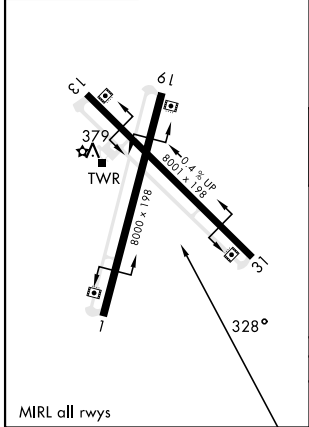

2000 NQI R-328	NQI R-328	DAMPS NQI 21	COLAH NQI 15
HIKRE NQI 26.3		DAMPS NQI 21	3000
5.3 NM		2000	
CATEGORY	A	B	C
C CIRCLING	720-1 463	(500-1)	920-1¾ 663 (700-1¾)
			1000-2½ 743 (800-2½)

TACAN-A

SC-3, 11 JUL 2024 to 08 AUG 2024

SC-3, 11 JUL 2024 to 08 AUG 2024