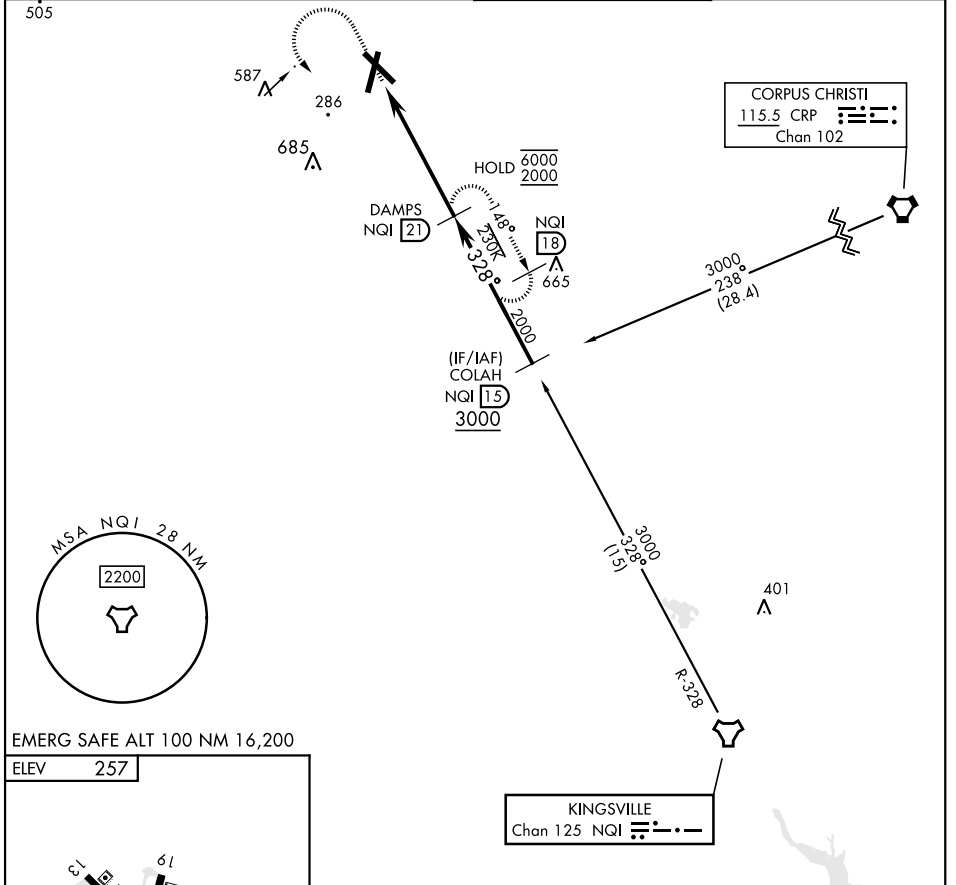

TACAN-A

TACAN Chan 125	NQI 328°	APCH CRS 328°	Rwy Idg TDZE Arprt Elev N/A N/A 257
--------------------------	--------------------	-------------------------	-------------------------------------------------------------------------

[USN]

ORANGE GROVE NALF (KNOG)

MISSED APPROACH: Climb to 2000 on NQI TACAN R-328, then left turn to intercept NQI R-328 to DAMPS and hold.			
ATIS ★ 254.35	KINGSVILLE APP CON 119.90 290.45	TOWER ★ 128.4 281.425	GND CON 229.4

EMERG SAFE ALT 100 NM 16,200
ELEV 257

2000 NQI R-328	NQI R-328	DAMPS NQI 21	COLAH NQI 15
HIKRE NQI 26.3		DAMPS NQI 21	3000
5.3 NM		2000	
CATEGORY	A	B	C
C CIRCLING	720-1 463	(500-1)	920-1¾ 663 (700-1¾)
			1000-2½ 743 (800-2½)

TACAN-A

SC-3, 11 JUL 2024 to 08 AUG 2024

SC-3, 11 JUL 2024 to 08 AUG 2024