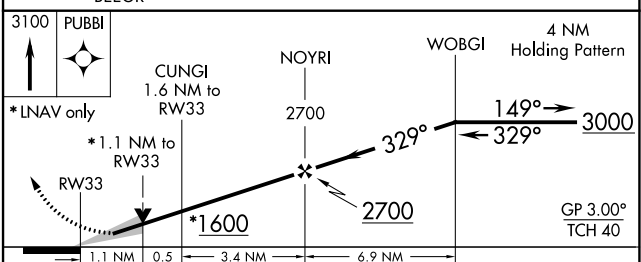

CATEGORY	A	B	C	D
LPV DA		1312-1 250 (300-1)		NA
LNAV/VNAV DA		1349-1 287 (300-1)		NA
LNAV MDA		1440-1 378 (400-1)		NA
CIRCLING	1540-1	478 (500-1)	1740-2 678 (700-2)	NA

NC-1, 11 JUL 2024 to 08 AUG 2024

NC-1, 11 JUL 2024 to 08 AUG 2024