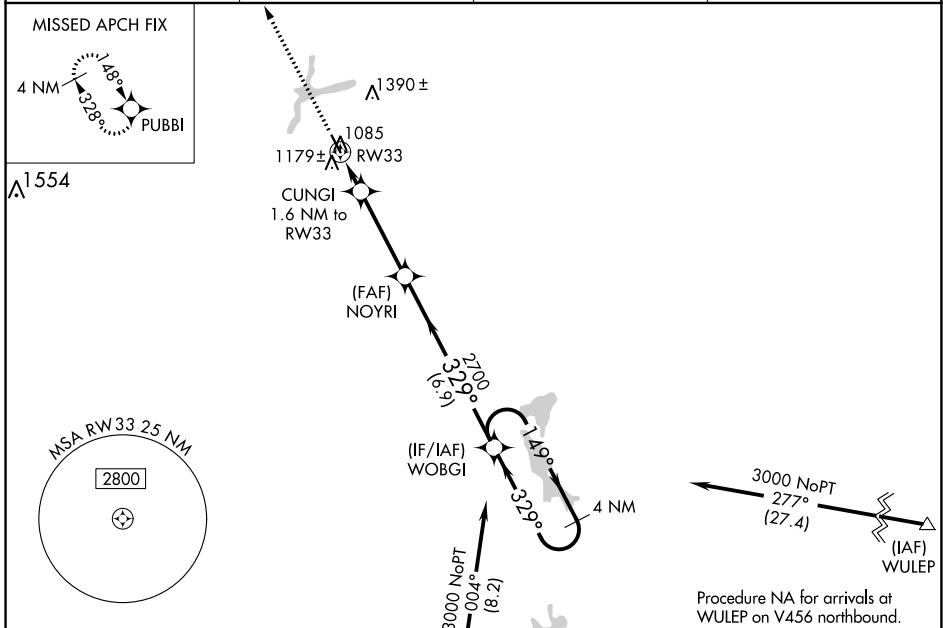

WAAS CH 86322 W33A	APP CRS 329°	Rwy Idg TDZE Apt Elev	4000 1062 1062
---------------------------------	------------------------	-----------------------------	---

RNAV (GPS) RWY 33

HUTCHINSON MUNI/BUTLER FLD (HCD)

▽ For uncompensated Baro-VNAV systems, LNAV/VNAV NA below -17°C (2°F) or above 54°C (130°F). DME/DME RNP-0.3 NA.

MISSED APPROACH: Climb to 3100 direct PUBBI and hold.

AWOS-3 118.525	MINNEAPOLIS CENTER 127.1 290.2	GCO 121.725	UNICOM 122.8 (CTAF) 0
--------------------------	--	-----------------------	---------------------------------

ELEV 1062	TDZE 1062
-----------	-----------

CATEGORY	A	B	C	D
LPV DA		1312-1 250 (300-1)		NA
LNAV/VNAV DA		1349-1 287 (300-1)		NA
LNAV MDA		1440-1 378 (400-1)		NA
CIRCLING	1540-1	478 (500-1)	1740-2 678 (700-2)	NA

NC-1, 11 JUL 2024 to 08 AUG 2024

NC-1, 11 JUL 2024 to 08 AUG 2024