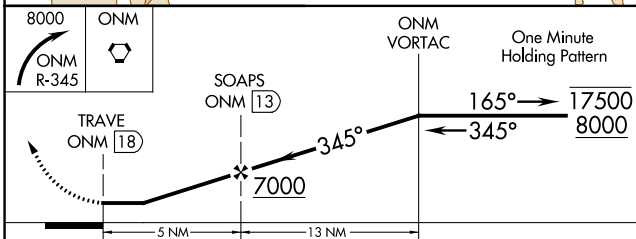

# VOR-A

BELEN RGNL (BRG)

DME required.

MISSED APPROACH: Climbing right turn to 8000 on ONM VORTAC R-345 to ONM VORTAC and hold.

AWOS-3PT  
**118.55**

ALBUQUERQUE APP CON  
**123.9 354.1**

UNICOM  
**122.8 (CTAF) 0**

SW-1, 11 JUL 2024 to 08 AUG 2024

SW-1, 11 JUL 2024 to 08 AUG 2024

CATEGORY	A	B	C	D
<b>C</b> CIRCLING	5680-1	480 (500-1)	5680-1½ 480 (500-1½)	NA