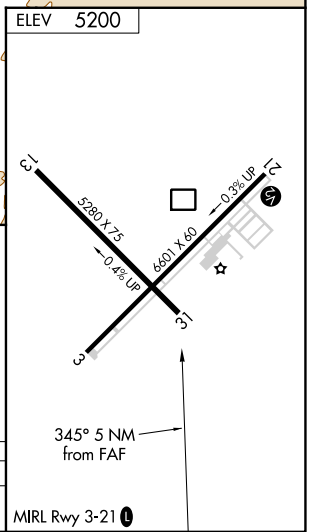

CATEGORY	A	B	C	D
C CIRCLING	5680-1	480 (500-1)	5680-1½ 480 (500-1½)	NA