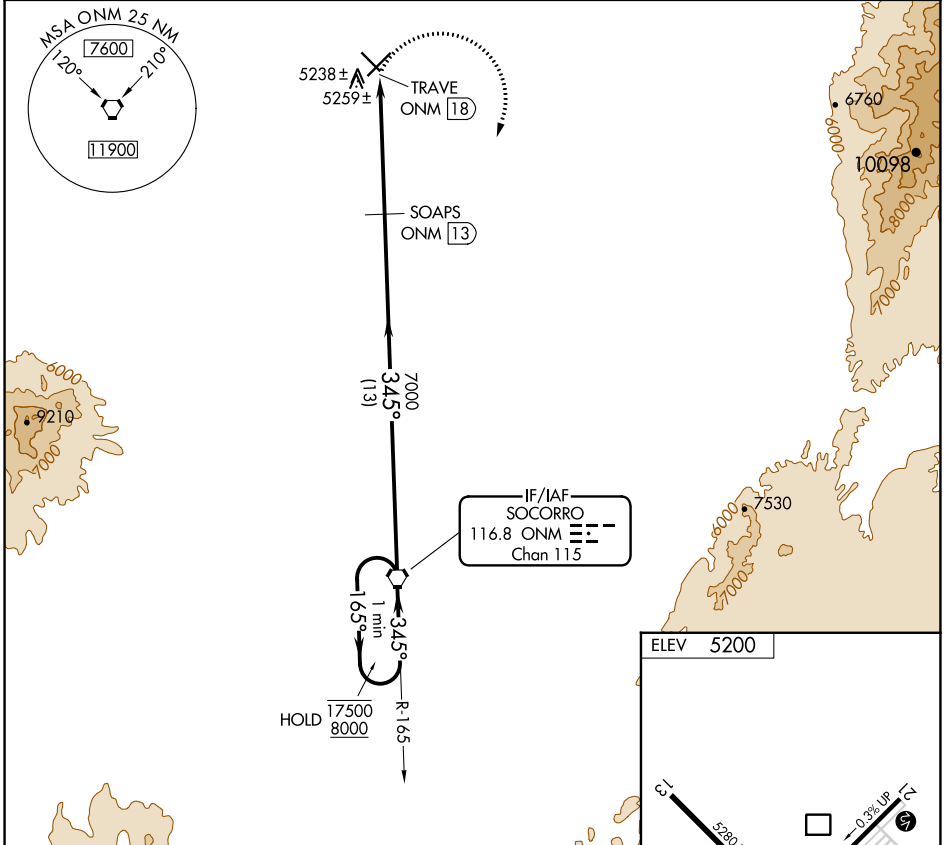

# VOR-A

BELEN RGNL (BRG)

DME required.

MISSED APPROACH: Climbing right turn to 8000 on ONM VORTAC R-345 to ONM VORTAC and hold.

AWOS-3PT  
**118.55**

ALBUQUERQUE APP CON  
**123.9 354.1**

UNICOM  
**122.8 (CTAF) 0**

SW-1, 11 JUL 2024 to 08 AUG 2024

SW-1, 11 JUL 2024 to 08 AUG 2024

CATEGORY	A	B	C	D
<b>C</b> CIRCLING	5680-1	480 (500-1)	5680-1½ 480 (500-1½)	NA