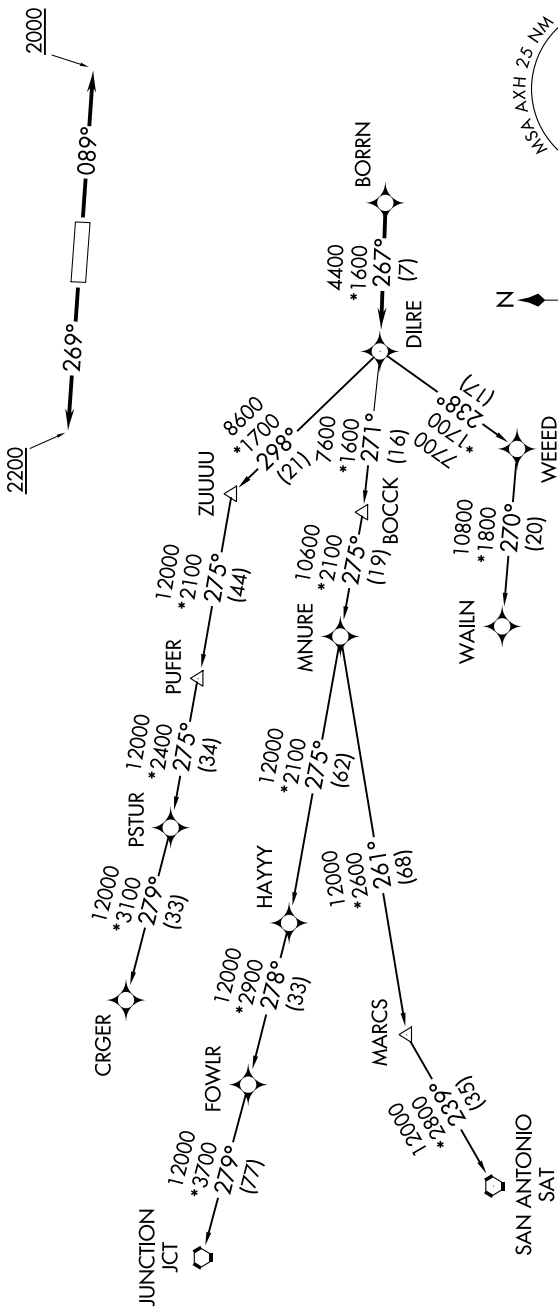

BORRN SIX DEPARTURE (RNAV)

SC-5, 11 JUL 2024 to 08 AUG 2024

AWOS-3
123.625
CTAF
123.0
CLNC DEL
120.8
HOUSTON DEP CON
123.8 257.7

TAKEOFF MINIMUMS

Rwys 9, 27: Standard with minimum
climb of 500'/NM to 580.

RNAV 1 - DME/DME/IRU or GPS.

RADAR required.

TOP ALTITUDE:
ASSIGNED BY ATC

NOTE: CRGR-TRANSITION ATC assigned only
for aircraft departing 54T, AXH, EFD, GLS,
HPY, IWS, LBX, LVJ, SGR, TME, T00, T41.

(NARRATIVE ON FOLLOWING PAGE)

SC-5, 11 JUL 2024 to 08 AUG 2024