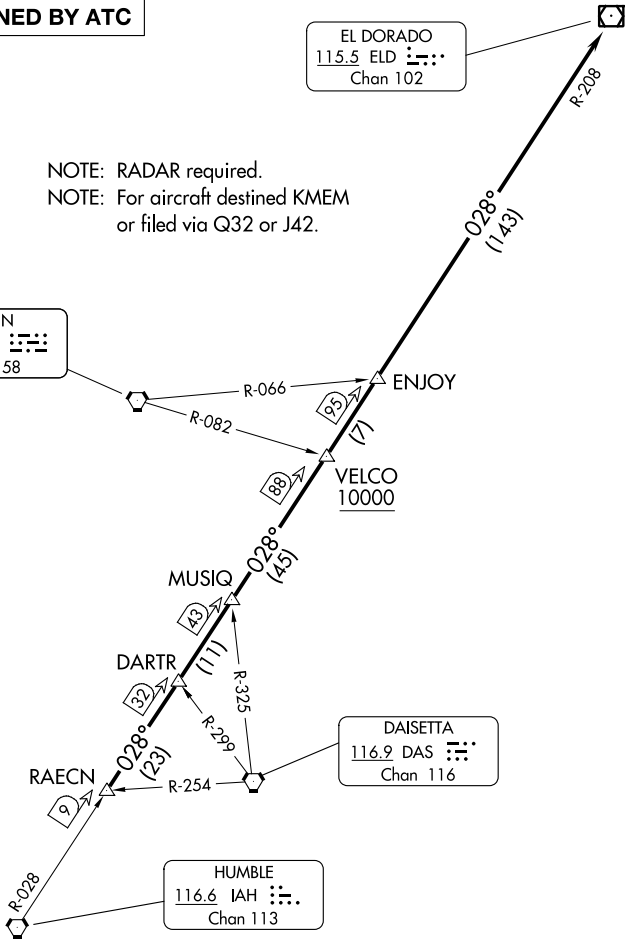

EL DORADO ONE DEPARTURE

AWOS-3
123.625
CLNC DEL
120.8
CTAF
123.0
HOUSTON DEP CON
123.8 257.7

**TOP ALTITUDE:
ASSIGNED BY ATC**

EL DORADO
115.5 ELD :
Chan 102

NOTE: RADAR required.
NOTE: For aircraft destined KMEM
or filed via Q32 or J42.

LUFKIN
112.1 LFK :
Chan 58

DAISETTA
116.9 DAS :
Chan 116

HUMBLE
116.6 IAH :
Chan 113

TAKEOFF MINIMUMS
Rwys 9, 27: Standard.

SC-5, 11 JUL 2024 to 08 AUG 2024

SC-5, 11 JUL 2024 to 08 AUG 2024

NOTE: Chart not to scale.