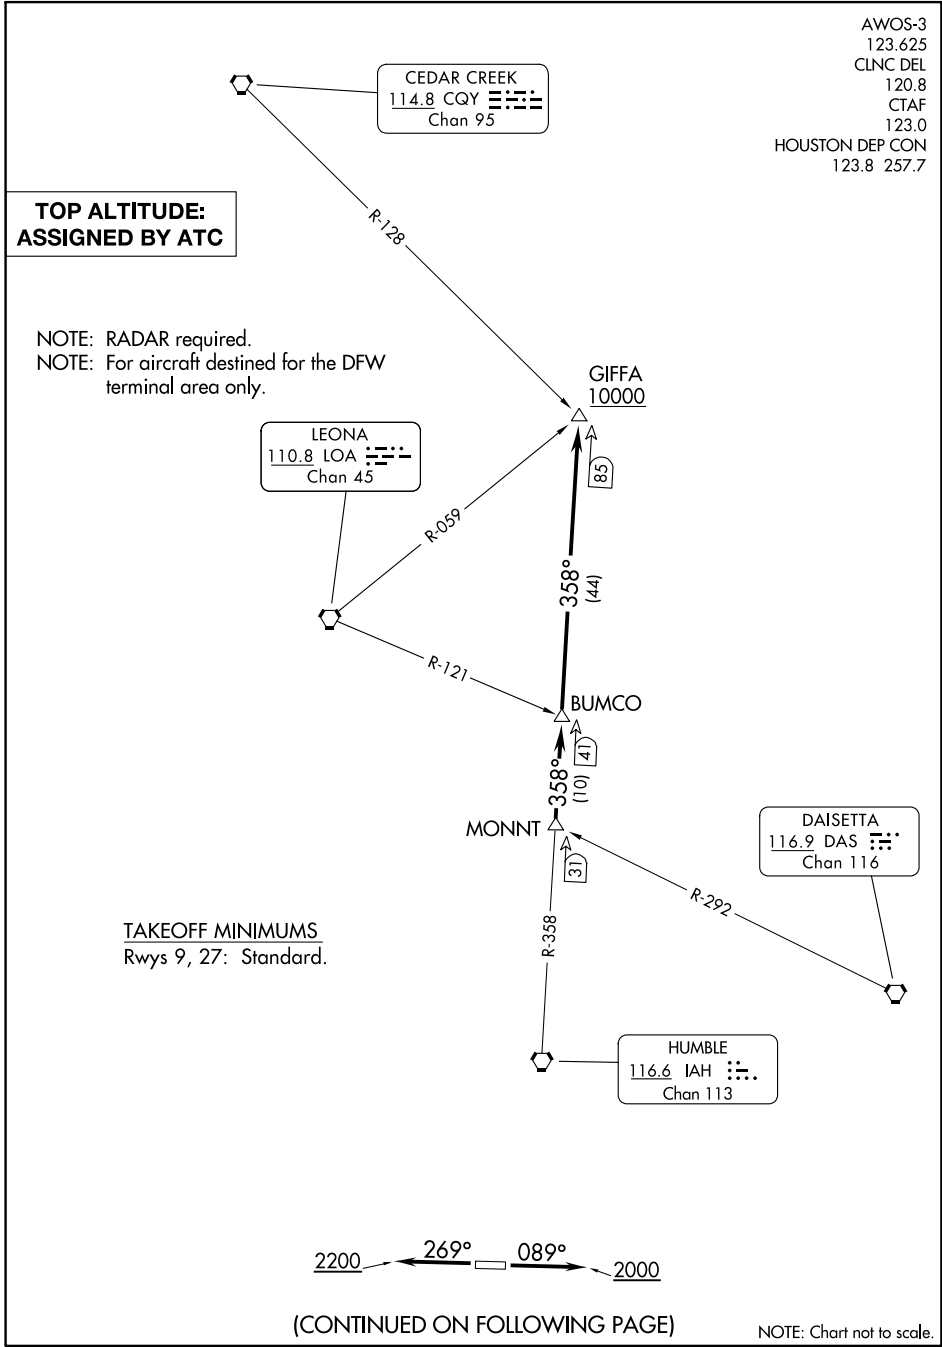

GIFFA ONE DEPARTURE

AL-6575 (FAA)

HOUSTON/SOUTHWEST (A.XH)

HOUSTON, TEXAS

AWOS-3
 123.625
 CLNC DEL
 120.8
 CTAF
 123.0
 HOUSTON DEP CON
 123.8 257.7

**TOP ALTITUDE:
ASSIGNED BY ATC**

NOTE: RADAR required.
 NOTE: For aircraft destined for the DFW terminal area only.

LEONA
 110.8 LOA
 Chan 45

CEDAR CREEK
 114.8 CQY
 Chan 95

DAISETTA
 116.9 DAS
 Chan 116

HUMBLE
 116.6 IAH
 Chan 113

TAKEOFF MINIMUMS
 Rwys 9, 27: Standard.

SC-5, 11 JUL 2024 to 08 AUG 2024

SC-5, 11 JUL 2024 to 08 AUG 2024

(CONTINUED ON FOLLOWING PAGE)

NOTE: Chart not to scale.

GIFFA ONE DEPARTURE

HOUSTON, TEXAS

HOUSTON/SOUTHWEST (A.XH)