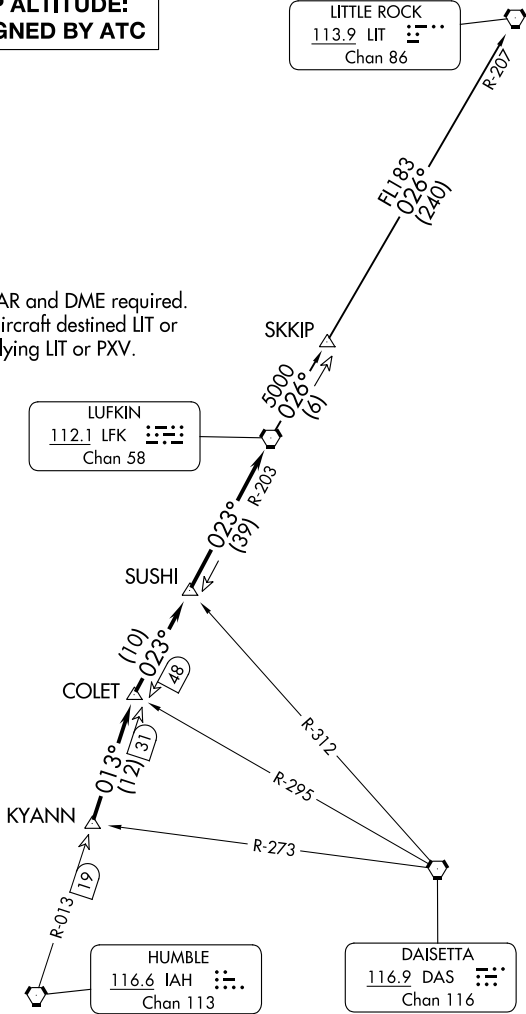

(LFK3.LFK) 24137

AL-6575 (FAA)

HOUSTON/SOUTHWEST (A.XH)

LUFKIN THREE DEPARTURE

HOUSTON, TEXAS

AWOS-3
123.625
CLNC DEL
120.8
CTAF
123.0
HOUSTON DEP CON
123.8 257.7

**TOP ALTITUDE:
ASSIGNED BY ATC**

LITTLE ROCK
113.9 LIT
Chan 86

NOTE: RADAR and DME required.
NOTE: For aircraft destined LIT or
overflying LIT or PXV.

LUFKIN
112.1 LFK
Chan 58

DAISETTA
116.9 DAS
Chan 116

HUMBLE
116.6 IAH
Chan 113

TAKEOFF MINIMUMS
Rwys 9, 27: Standard.

NOTE: Chart not to scale.

(CONTINUED ON FOLLOWING PAGE)

SC-5, 11 JUL 2024 to 08 AUG 2024

SC-5, 11 JUL 2024 to 08 AUG 2024

LUFKIN THREE DEPARTURE

(LFK3.LFK) 07OCT21

HOUSTON, TEXAS

HOUSTON/SOUTHWEST (A.XH)