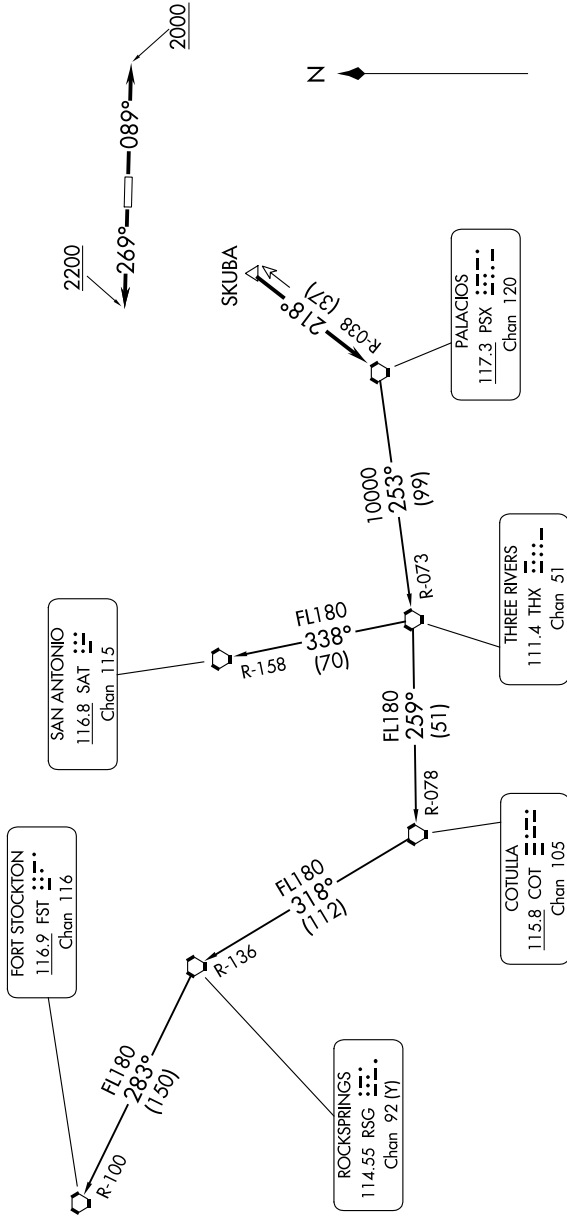

PALACIOS THREE DEPARTURE

TOP ALTITUDE:
ASSIGNED BY ATC

TAKEOFF MINIMUMS
Rwys 9, 27: Standard.

RADAR and DME required.

AWOS-3
123.625
CLNC DEL
120.8
CTAF
123.0
HOUSTON DEP CON
123.8 257.7

(CONTINUED ON FOLLOWING PAGE)

NOTE: Chart not to scale.

PALACIOS THREE DEPARTURE