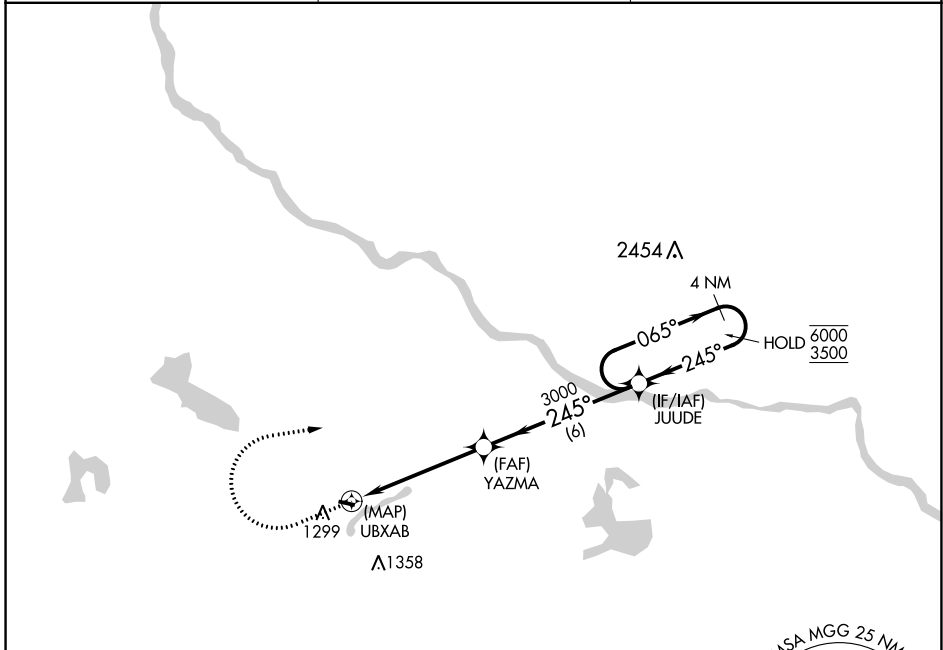

APP CRS 245°	Rwy Idg TDZE Apt Elev	N/A N/A 1028
------------------------	-----------------------------	---

RNAV (GPS)-A

MAPLE LAKE MUNI-BILL MAVENCAMP SR FLD (MGG)

RNP APCH - GPS.		MISSED APPROACH: Climb to 2000 then climbing right turn to 3500 direct JUUDE and hold.
<p>⚠ Procedure NA at night. Rwy 10 and 28 helicopter visibility reduction below 1 SM NA. When local altimeter setting not received, use Buffalo altimeter setting and increase all MDAs 40 feet.</p>		
AWOS-3 128.325	MINNEAPOLIS APP CON 126.5 335.65	UNICOM 122.8 (CTAF)

NC-1, 11 JUL 2024 to 08 AUG 2024

NC-1, 11 JUL 2024 to 08 AUG 2024

ELEV 1028				
CATEGORY	A	B	C	D
CIRCLING	1660-1	632 (700-1)	1720-2 692 (700-2)	NA