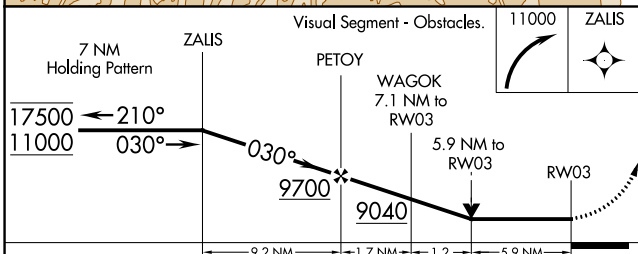

CATEGORY	A	B	C	D
LNAV MDA	8300-1 1/4 1919 (1900-1 1/4)	8300-1 1/2 1919 (1900-1 1/2)	8300-3 1919 (1900-3)	NA

MIRL Rwy 3-21
REIL Rwy 3 and 21