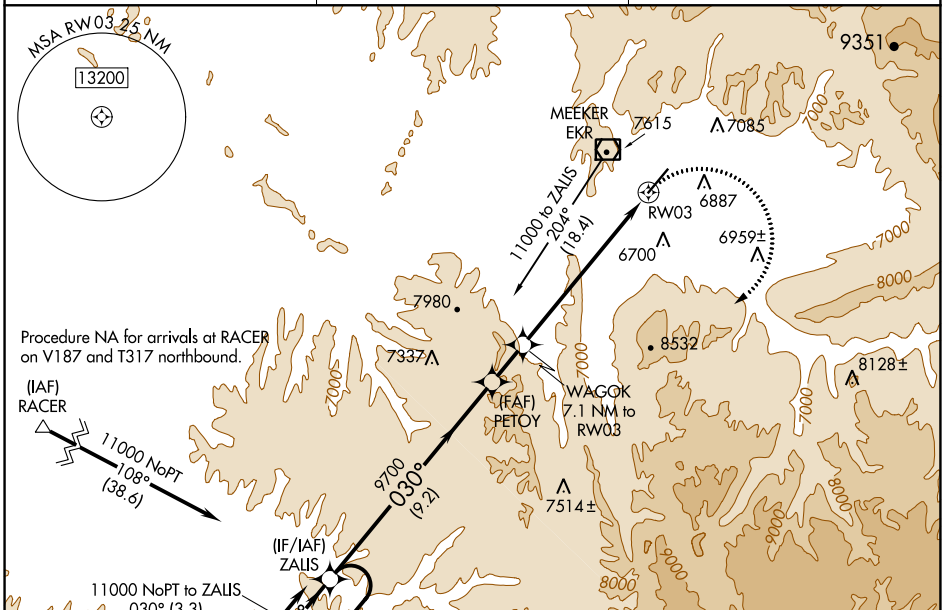

APP CRS	Rwy Idg	6503
030°	TDZE	6381
	Apt Elev	6415

RNAV (GPS) RWY 3

MEEKER COULTER FLD (E/O)

RNP APCH - GPS.	MISSED APPROACH: Climbing right turn to 11000 direct ZALIS and hold.
<p>▼ Rwy 3 helicopter visibility reduction below 3/4 SM NA.</p> <p>❄ -25°C</p>	

ASOS 135.525	DENVER CENTER 134.5 327.8	UNICOM 122.8 (CTAF)
------------------------	-------------------------------------	-------------------------------

SW-1, 11 JUL 2024 to 08 AUG 2024

SW-1, 11 JUL 2024 to 08 AUG 2024

ELEV 6415	TDZE 6381
-----------	-----------

CATEGORY	A	B	C	D
LNAV MDA	8300-1 1/4 1919 (1900-1 1/4)	8300-1 1/2 1919 (1900-1 1/2)	8300-3 1919 (1900-3)	NA

MIRL Rwy 3-21
REIL Rwy 3 and 21