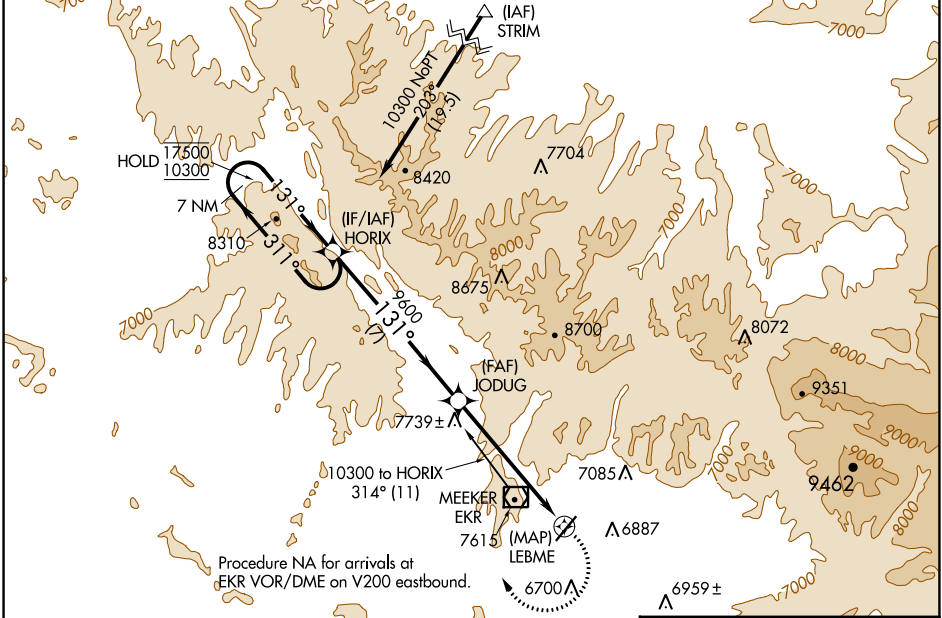

APP CRS	Rwy Idg	N/A
131°	TDZE	N/A
	Apt Elev	6415

RNAV (GPS)-B

MEEKER COULTER FLD (EEO)

RNP APCH - GPS.

⚠ Circling NA west of Rwy 3-21. Rwy 21 helicopter visibility reduction below 1 SM NA. Circling Rwy 21 NA at night.

❄ -25°C

MISSED APPROACH: Climbing right turn to 10300 direct HORIX and hold.

ASOS 135.525	DENVER CENTER 134.5 327.8	UNICOM 122.8 (CTAF)
------------------------	-------------------------------------	-------------------------------

CATEGORY	A	B	C	D
CIRCLING	8260-1¼ 1845 (1900-1¼)	8260-1½ 1845 (1900-1½)	8620-3 2205 (2300-3)	NA

MIRL Rwy 3-21

REIL Rwys 3 and 21

SW-1, 11 JUL 2024 to 08 AUG 2024

SW-1, 11 JUL 2024 to 08 AUG 2024