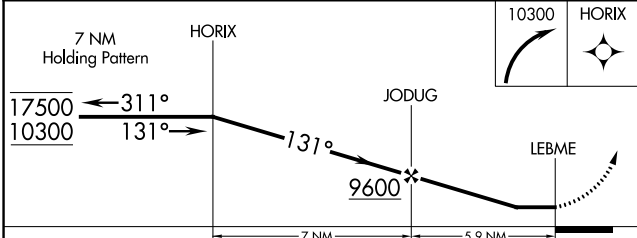

APP CRS	Rwy Idg	N/A
131°	TDZE	N/A
	Apt Elev	6415

RNAV (GPS)-B

MEEKER COULTER FLD (EEO)

RNP APCH - GPS.

⚠ Circling NA west of Rwy 3-21. Rwy 21 helicopter visibility reduction below 1 SM NA. Circling Rwy 21 NA at night.

❄ -25°C

MISSED APPROACH: Climbing right turn to 10300 direct HORIX and hold.

ASOS 135.525	DENVER CENTER 134.5 327.8	UNICOM 122.8 (CTAF)
------------------------	-------------------------------------	-------------------------------

CATEGORY	A	B	C	D
CIRCLING	8260-1¼ 1845 (1900-1¼)	8260-1½ 1845 (1900-1½)	8620-3 2205 (2300-3)	NA

MIRL Rwy 3-21

REIL Rwys 3 and 21

SW-1, 11 JUL 2024 to 08 AUG 2024

SW-1, 11 JUL 2024 to 08 AUG 2024