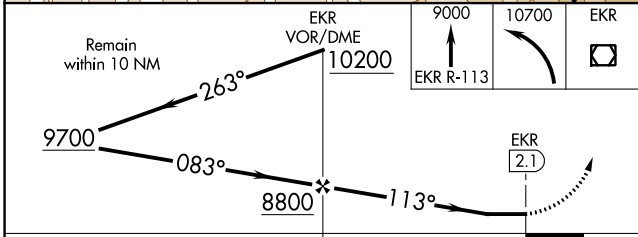

VOR/DME EKR 115.2 Chan 99	APP CRS 113°	Rwy Idg TDZE Apt Elev N/A N/A 6415
---	------------------------	--

VOR-A
MEEKER COULTER FLD (E/O)

<p>⚠ Circling NA west of Rwy 3-21. Rwy 21 helicopter visibility reduction below 1 SM NA. Circling Rwy 21 NA at night.</p> <p>❄ -25°C</p>	<p>MISSED APPROACH: Climb to 9000 on EKR VOR/DME R-113 then climbing left turn to 10700 direct EKR VOR/DME and hold, continue climb in hold to 10700.</p>
--	---

ASOS 135.525	DENVER CENTER 134.5 327.8	UNICOM 122.8 (CTAF) 0
------------------------	-------------------------------------	---------------------------------

SW-1, 11 JUL 2024 to 08 AUG 2024

SW-1, 11 JUL 2024 to 08 AUG 2024

CATEGORY	A	B	C	D	FAF to MAP 2.1 NM					
CIRCLING	8020-1¼ 1605 (1700-1¼)	8020-1½ 1605 (1700-1½)	8620-3 2205 (2300-3)	NA	Knots	60	90	120	150	180
					Min:Sec	2:06	1:24	1:03	0:50	0:42