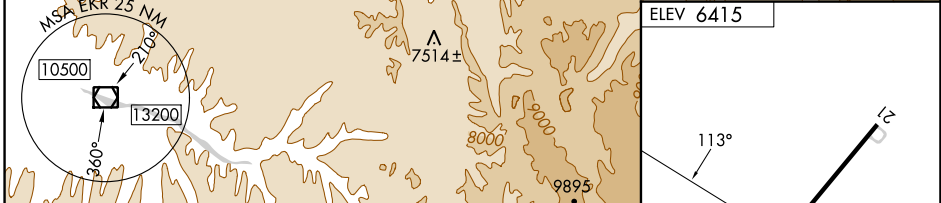

VOR/DME EKR 115.2 Chan 99	APP CRS 113°	Rwy Idg TDZE Apt Elev N/A N/A 6415
---	------------------------	--

VOR-A
MEEKER COULTER FLD (E/O)

<p>⚠ Circling NA west of Rwy 3-21. Rwy 21 helicopter visibility reduction below 1 SM NA. Circling Rwy 21 NA at night.</p> <p>❄ -25°C</p>	<p>MISSED APPROACH: Climb to 9000 on EKR VOR/DME R-113 then climbing left turn to 10700 direct EKR VOR/DME and hold, continue climb in hold to 10700.</p>
--	---

ASOS 135.525	DENVER CENTER 134.5 327.8	UNICOM 122.8 (CTAF) 0
------------------------	-------------------------------------	---------------------------------

SW-1, 11 JUL 2024 to 08 AUG 2024

SW-1, 11 JUL 2024 to 08 AUG 2024