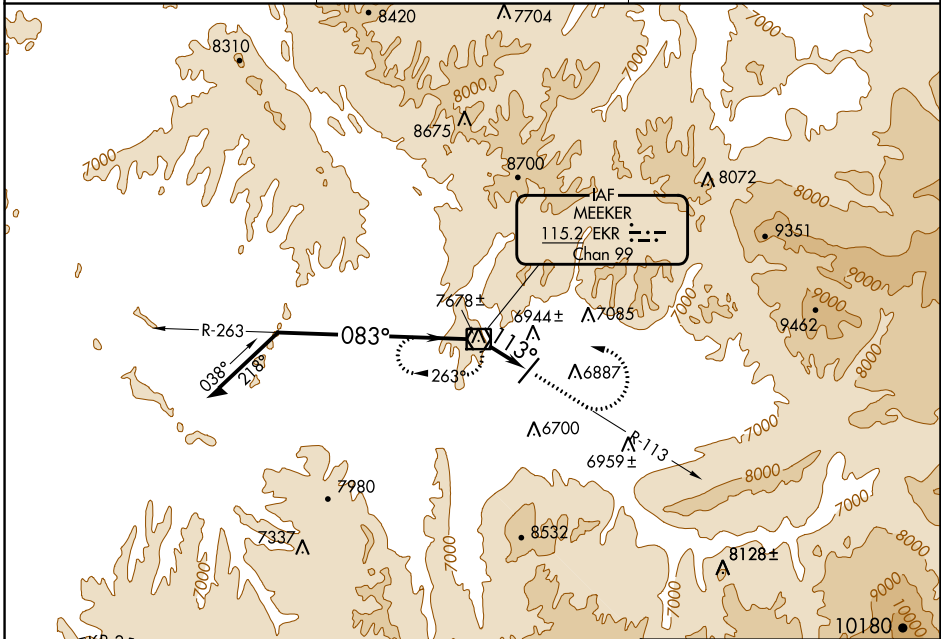

VOR/DME EKR 115.2 Chan 99	APP CRS 113°	Rwy Idg TDZE Apt Elev N/A N/A 6415
---	------------------------	--

VOR-A
MEEKER COULTER FLD (E/O)

<p>⚠ Circling NA west of Rwy 3-21. Rwy 21 helicopter visibility reduction below 1 SM NA. Circling Rwy 21 NA at night.</p> <p>❄ -25°C</p>	<p>MISSED APPROACH: Climb to 9000 on EKR VOR/DME R-113 then climbing left turn to 10700 direct EKR VOR/DME and hold, continue climb in hold to 10700.</p>
--	---

ASOS 135.525	DENVER CENTER 134.5 327.8	UNICOM 122.8 (CTAF) 0
------------------------	-------------------------------------	---------------------------------

SW-1, 11 JUL 2024 to 08 AUG 2024

SW-1, 11 JUL 2024 to 08 AUG 2024

CATEGORY	A	B	C	D	FAF to MAP 2.1 NM					
CIRCLING	8020-1¼ 1605 (1700-1¼)	8020-1½ 1605 (1700-1½)	8620-3 2205 (2300-3)	NA	Knots	60	90	120	150	180
					Min:Sec	2:06	1:24	1:03	0:50	0:42