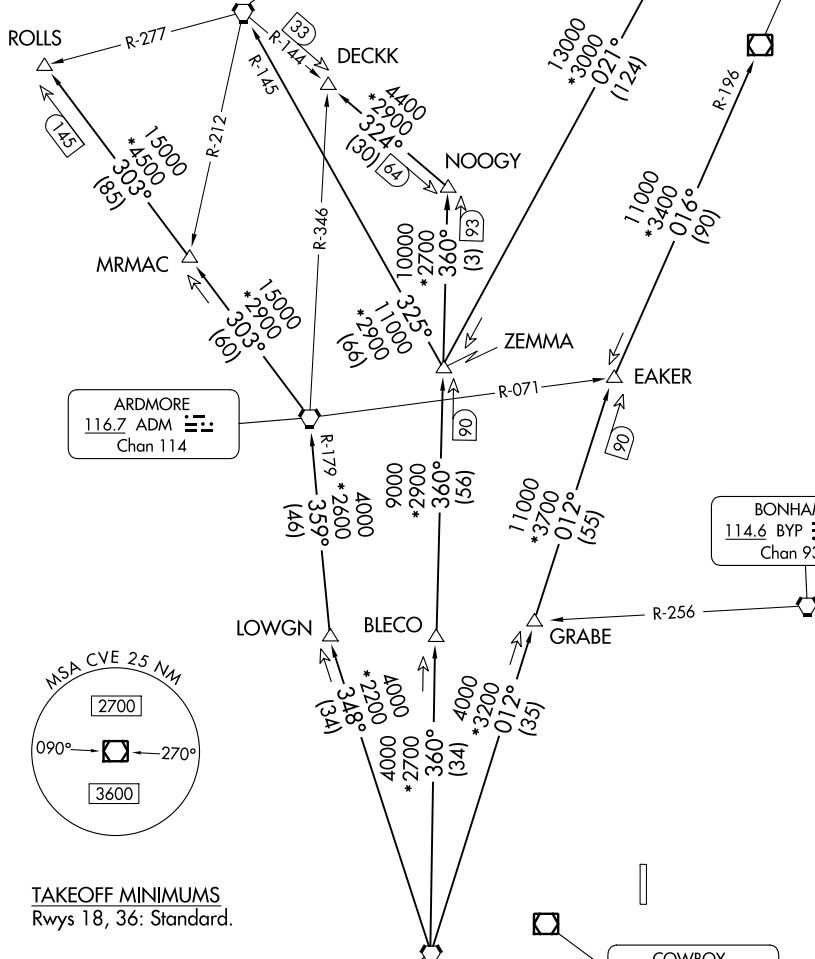

TEXOMA FIVE DEPARTURE

REGIONAL DEP CON

124.3 282.275
CLNC DEL (When twr closed)
121.35
GND CON
121.875
MC KINNEY TOWER ★
118.825 (CTAF)

**TOP ALTITUDE:
ASSIGNED BY ATC**

TULSA
114.4 TUL :...:
Chan 91

RADAR and DME required.

WILL ROGERS
114.1 IRW :...:
Chan 88

OKMULGEE
114.9 OKM :...:
Chan 96

ARDMORE
116.7 ADM :...:
Chan 114

BONHAM
114.6 BYP :...:
Chan 93

RANGER
115.7 FUZ :...:
Chan 104

COWBOY
116.2 CVE :...:
Chan 109

(CONTINUED ON FOLLOWING PAGE)

NOTE: Chart not to scale.

SC-2, 11 JUL 2024 to 08 AUG 2024

SC-2, 11 JUL 2024 to 08 AUG 2024

TEXOMA FIVE DEPARTURE