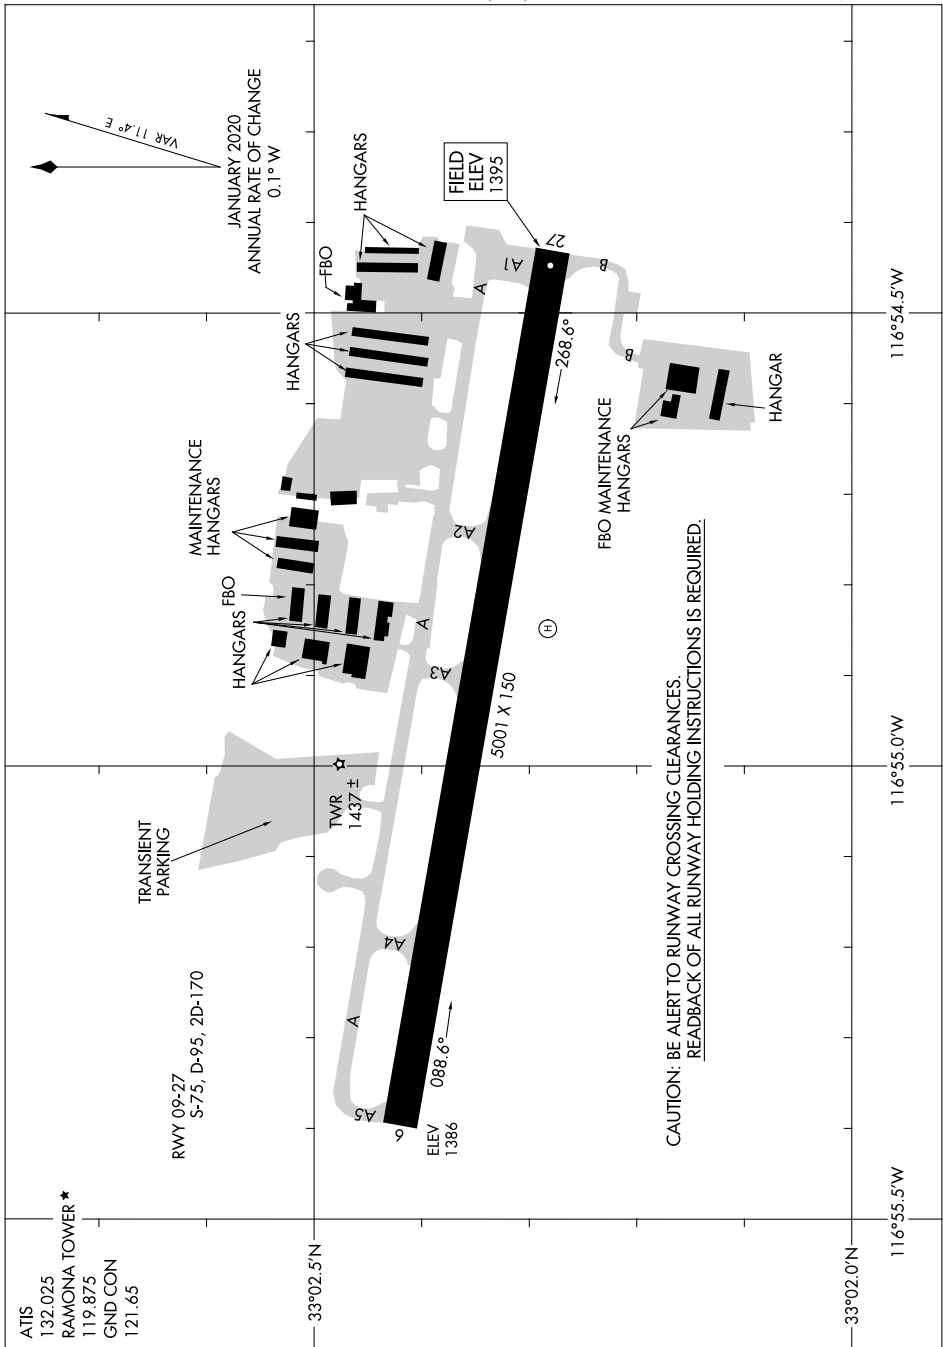

AIRPORT DIAGRAM

AL-6667 (FAA)

RAMONA (RNM)
RAMONA, CALIFORNIA

SW-3, 11 JUL 2024 to 08 AUG 2024

SW-3, 11 JUL 2024 to 08 AUG 2024

AIRPORT DIAGRAM

RAMONA, CALIFORNIA
RAMONA (RNM)