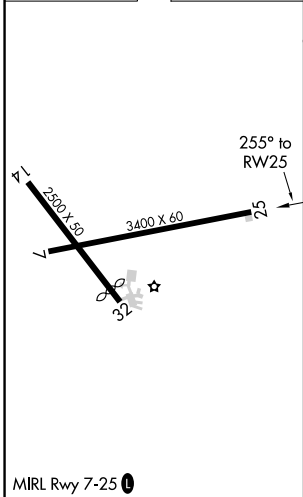

CATEGORY	A	B	C	D
LPV DA		1666-1 302 (400-1)		NA
LNAV/VNAV DA		1666-1 302 (400-1)		NA
LNAV MDA		1720-1 356 (400-1)		NA
C CIRCLING	1900-1 536 (600-1)	2080-1 716 (800-1)	2260-2¾ 896 (900-2¾)	NA

NC-3, 11 JUL 2024 to 08 AUG 2024

NC-3, 11 JUL 2024 to 08 AUG 2024