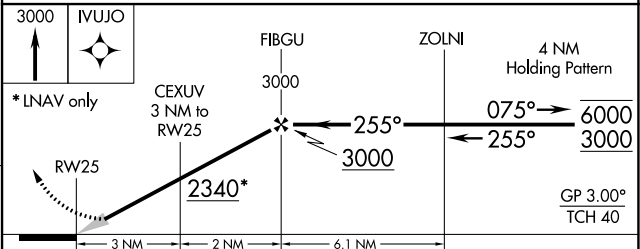

CATEGORY	A	B	C	D
LPV DA		1666-1 302 (400-1)		NA
LNAV/VNAV DA		1666-1 302 (400-1)		NA
LNAV MDA		1720-1 356 (400-1)		NA
C CIRCLING	1900-1 536 (600-1)	2080-1 716 (800-1)	2260-2¾ 896 (900-2¾)	NA

NC-3, 11 JUL 2024 to 08 AUG 2024

NC-3, 11 JUL 2024 to 08 AUG 2024