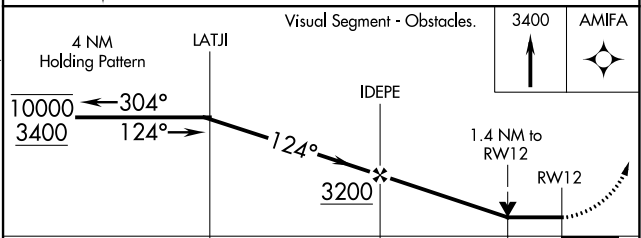

CATEGORY	A	B	C	D
LNNAV MDA	2080-1	615 (700-1)	NA	
CIRCLING	2100-1	632 (700-1)	NA	

NC-2, 11 JUL 2024 to 08 AUG 2024

NC-2, 11 JUL 2024 to 08 AUG 2024