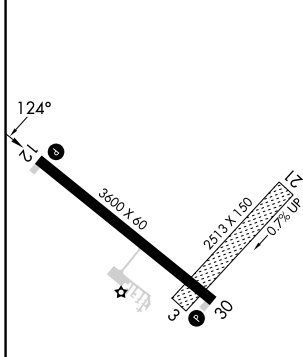

CATEGORY	A	B	C	D
LNNAV MDA	2080-1	615 (700-1)	NA	
CIRCLING	2100-1	632 (700-1)	NA	

NC-2, 11 JUL 2024 to 08 AUG 2024

NC-2, 11 JUL 2024 to 08 AUG 2024