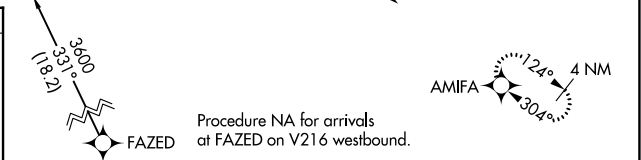

CATEGORY	A	B	C	D
LNNAV MDA	2080-1	615 (700-1)	NA	
CIRCLING	2100-1	632 (700-1)	NA	

NC-2, 11 JUL 2024 to 08 AUG 2024

NC-2, 11 JUL 2024 to 08 AUG 2024