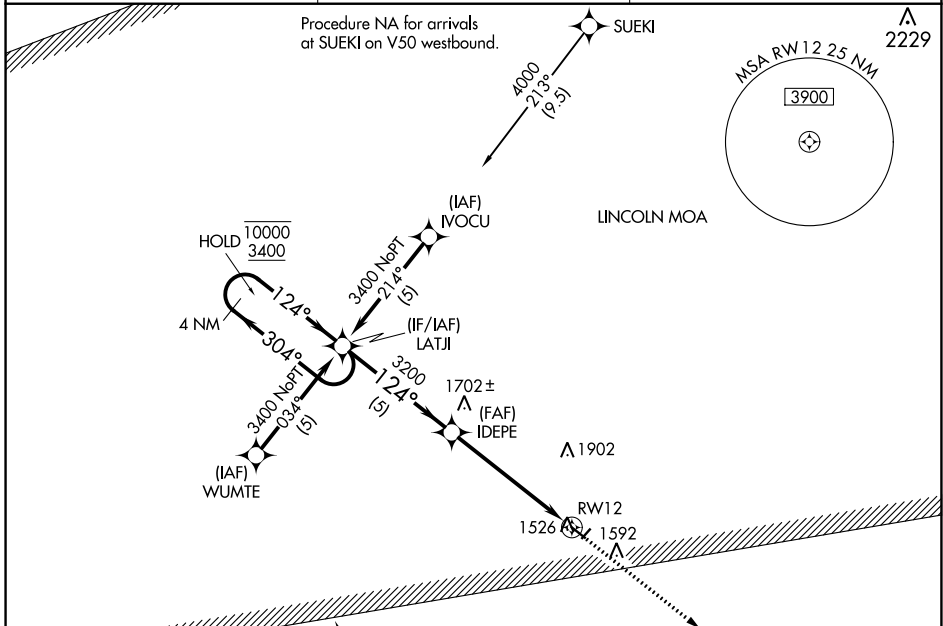

APP CRS 124°	Rwy Idg TDZE Apt Elev	3600 1465 1468
------------------------	-----------------------------	---

RNAV (GPS) RWY 12

HEBRON MUNI (HJH)

RNP APCH-GPS.	MISSED APPROACH: Climb to 3400 direct AMIFA and hold.
---------------	---

AWOS-3 118.525	MINNEAPOLIS CENTER 126.4 317.7	CTAF 122.9
--------------------------	--	----------------------

ELEV 1468	TDZE 1465
-----------	-----------

CATEGORY	A	B	C	D
LNNAV MDA	2080-1	615 (700-1)	NA	
CIRCLING	2100-1	632 (700-1)	NA	

NC-2, 11 JUL 2024 to 08 AUG 2024

NC-2, 11 JUL 2024 to 08 AUG 2024