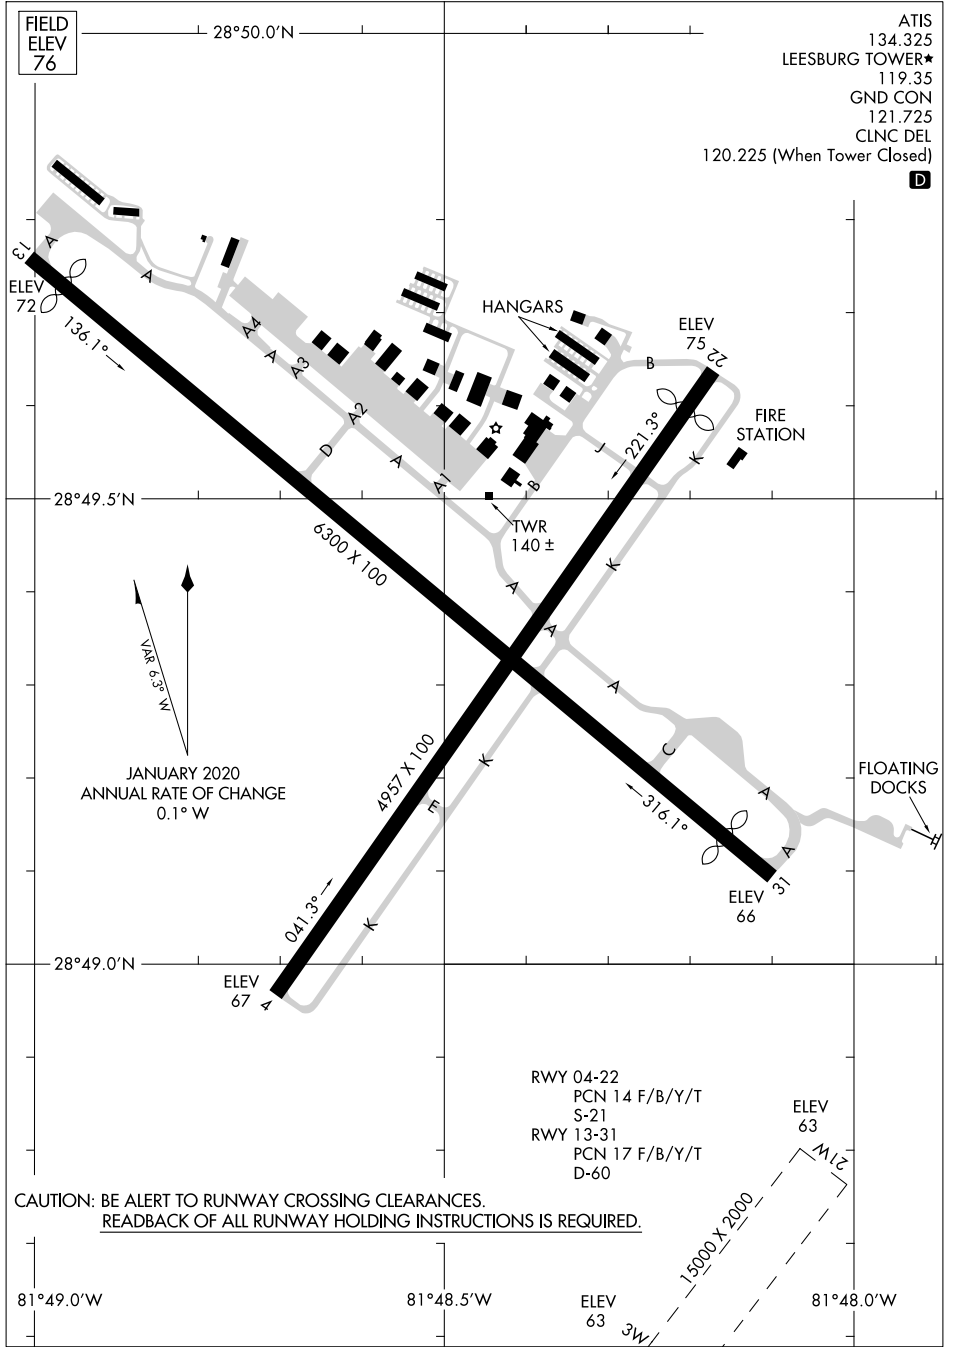

# AIRPORT DIAGRAM

AL-6676 (FAA)

LEESBURG INTL (LEE)  
LEESBURG, FLORIDA

ATIS 134.325  
 LEESBURG TOWER\* 119.35  
 GND CON 121.725  
 CLNC DEL 120.225 (When Tower Closed)

**D**

SE-3, 11 JUL 2024 to 08 AUG 2024

SE-3, 11 JUL 2024 to 08 AUG 2024