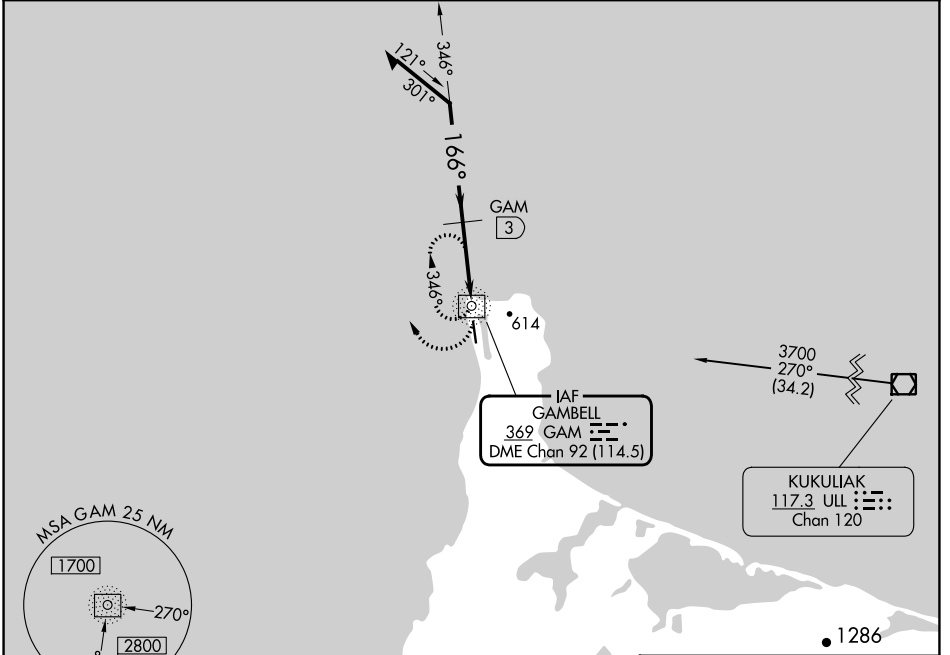

NDB/DME GAM 369 Chan 92 (114.5)	APP CRS 166°	Rwy Idg 4500 TDZE 27 Apt Elev 27
---	------------------------	---

NDB RWY 16

GAMBELL (GAM)(PAGM)

<p>-27°C</p>	<p>Circling NA northeast of Rwy 16-34.</p>	<p>MISSED APPROACH: Climbing right turn to 3000 in GAM NDB/DME holding pattern.</p>
--------------	--	---

AWOS-3P 125.9	ANCHORAGE CENTER 132.2 281.4	NOME RADIO 122.0	CTAF 122.7 0
-------------------------	--	----------------------------	------------------------

AK, 11 JUL 2024 to 05 SEP 2024

AK, 11 JUL 2024 to 05 SEP 2024