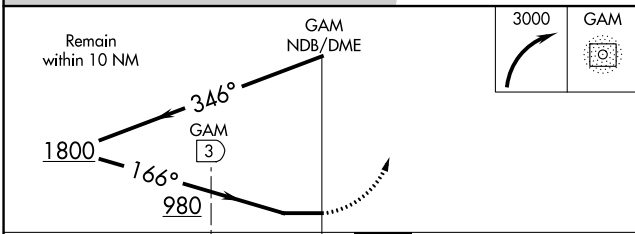

AK, 11 JUL 2024 to 05 SEP 2024

AK, 11 JUL 2024 to 05 SEP 2024

CAUTION: GAM aural ident should be monitored to ensure against possible reception of foreign stations.