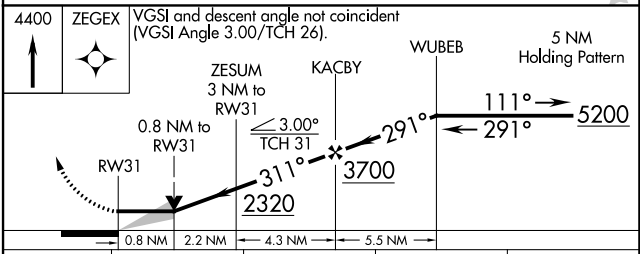

CATEGORY	A	B	C	D
LP MDA	1600-1 272 (300-1)			NA
LNAV MDA	1860-1	532 (600-1)	1860-1½ 532 (600-1½)	NA
CIRCLING	1860-1 532 (600-1)	2040-1 712 (800-1)	2360-3 1032 (1100-3)	NA

RNAV (GPS) RWY 31

SW-2, 11 JUL 2024 to 08 AUG 2024

SW-2, 11 JUL 2024 to 08 AUG 2024