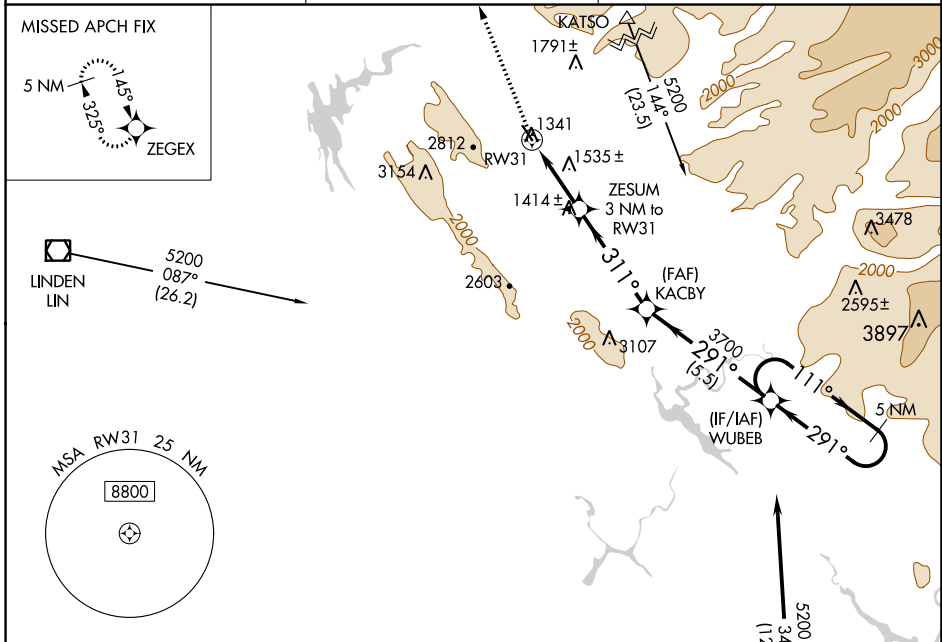

WAAS CH 81842 W31A	APP CRS 311°	Rwy Idg TDZE Apt Elev	3602 1328 1328
--	------------------------	-----------------------------	---

RNAV (GPS) RWY 31

CALAVERAS COUNTY-MAURY RASMUSSEN FIELD (CPU)

RNP APCH. MISSED APPROACH: Climb to 4400 direct ZEGEX and hold, continue climb-in-hold to 4400.

Circling NA southwest of Rwy 31-13.

AWOS-3P 118.525	NORCAL APP CON 125.1 363.2	UNICOM 123.0 (CTAF)
---------------------------	--------------------------------------	-------------------------------

ELEV 1328	TDZE 1328
-----------	-----------

CATEGORY	A	B	C	D
LP MDA	1600-1 272 (300-1)			NA
LNAV MDA	1860-1	532 (600-1)	1860-1½ 532 (600-1½)	NA
CIRCLING	1860-1 532 (600-1)	2040-1 712 (800-1)	2360-3 1032 (1100-3)	NA

RNAV (GPS) RWY 31

SW-2, 11 JUL 2024 to 08 AUG 2024

SW-2, 11 JUL 2024 to 08 AUG 2024