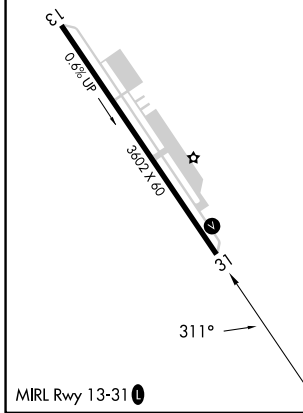

WAAS CH 81842 W31A	APP CRS 311°	Rwy Idg TDZE Apt Elev	3602 1328 1328
--	------------------------	-----------------------------	---

RNAV (GPS) RWY 31

CALAVERAS COUNTY-MAURY RASMUSSEN FIELD (CPU)

RNP APCH. MISSED APPROACH: Climb to 4400 direct ZEGEX and hold, continue climb-in-hold to 4400.

CATEGORY	A	B	C	D
LP MDA	1600-1 272 (300-1)			NA
LNAV MDA	1860-1	532 (600-1)	1860-1½ 532 (600-1½)	NA
CIRCLING	1860-1 532 (600-1)	2040-1 712 (800-1)	2360-3 1032 (1100-3)	NA

RNAV (GPS) RWY 31

SW-2, 11 JUL 2024 to 08 AUG 2024