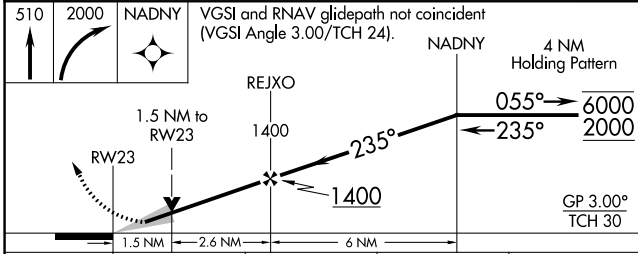

WAAS CH 58245 W23A	APP CRS 235°	Rwy Idg TDZE Apt Elev	4400 58 59

RNAV (GPS) RWY 23

SAVOONGA (SVA) (PASA)

RNP APCH - GPS.

⚠ For uncompensated Baro-VNAV systems, LNAV/VNAV NA below -22°C or above 54°C. Circling NA southeast of Rwy 5-23.

MISSED APPROACH: Climb to 510 then climbing right turn to 2000 direct NADNY and hold.

AWOS-3P 121.3	ANCHORAGE CENTER 132.2 281.4	NOME RADIO 122.3	CTAF 122.7

AK, 11 JUL 2024 to 05 SEP 2024

AK, 11 JUL 2024 to 05 SEP 2024

ELEV 59	TDZE 58

CATEGORY	A	B	C	D
LPV DA	308-1 250 (300-1)			
LNAV/VNAV DA	408-1 350 (400-1)			
LNAV MDA	460-1 402 (500-1)	460-1 1/8 402 (500-1 1/8)		
CIRCLING	520-1 461 (500-1)	780-2 721 (800-2)	1100-3 1041 (1100-3)