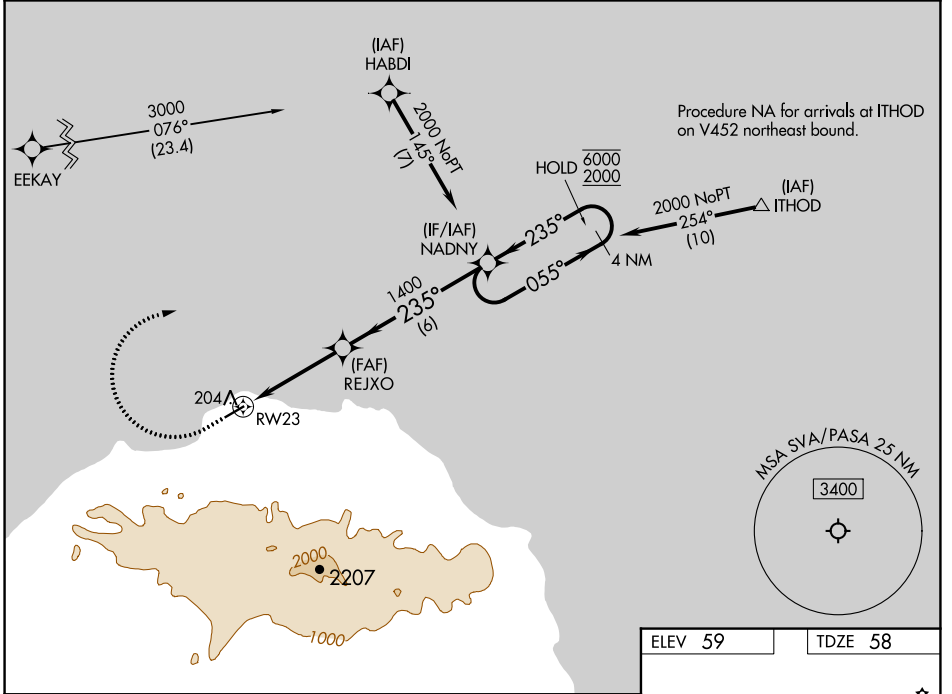

WAAS CH 58245 W23A	APP CRS 235°	Rwy Idg TDZE Apt Elev	4400 58 59
--	------------------------	-----------------------------	---------------------------------------

RNAV (GPS) RWY 23

SAVOONGA (SVA) (PASA)

RNP APCH - GPS.

⚠ For uncompensated Baro-VNAV systems, LNAV/VNAV NA below -22°C or above 54°C. Circling NA southeast of Rwy 5-23.

MISSED APPROACH: Climb to 510 then climbing right turn to 2000 direct NADNY and hold.

AWOS-3P 121.3	ANCHORAGE CENTER 132.2 281.4	NOME RADIO 122.3	CTAF 122.7
-------------------------	--	----------------------------	----------------------

AK, 11 JUL 2024 to 05 SEP 2024

AK, 11 JUL 2024 to 05 SEP 2024

ELEV 59	TDZE 58
---------	---------

CATEGORY	A	B	C	D
LPV DA	308-1 250 (300-1)			
LNAV/VNAV DA	408-1 350 (400-1)			
LNAV MDA	460-1 402 (500-1)	460-1 1/8 402 (500-1 1/8)		
CIRCLING	520-1 461 (500-1)	780-2 721 (800-2)	1100-3 1041 (1100-3)	