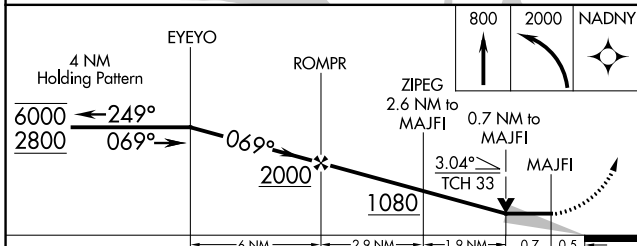

APP CRS	Rwy Idg	4400
069°	TDZE	59
	Apt Elev	59

RNAV (GPS) Y RWY 5

SAVOONGA (SVA) (PASA)

RNP APCH - GPS.		MISSED APPROACH: Climb to 800, then climbing left turn to 2000 direct NADNY and hold.	
Circling NA southeast of Rwy 5-23.		AWOS-3P 121.3	ANCHORAGE CENTER 132.2 281.4
		NOME RADIO 122.3	CTAF 122.7

AK, 11 JUL 2024 to 05 SEP 2024

AK, 11 JUL 2024 to 05 SEP 2024

ELEV 59	TDZE 59
---------	---------

CATEGORY	A	B	C	D
LNVA MDA	460-1	401 (500-1)	460-1½	401 (500-1½)
CIRCLING	520-1	461 (500-1)	780-2 721 (800-2)	1100-3 1041 (1100-3)