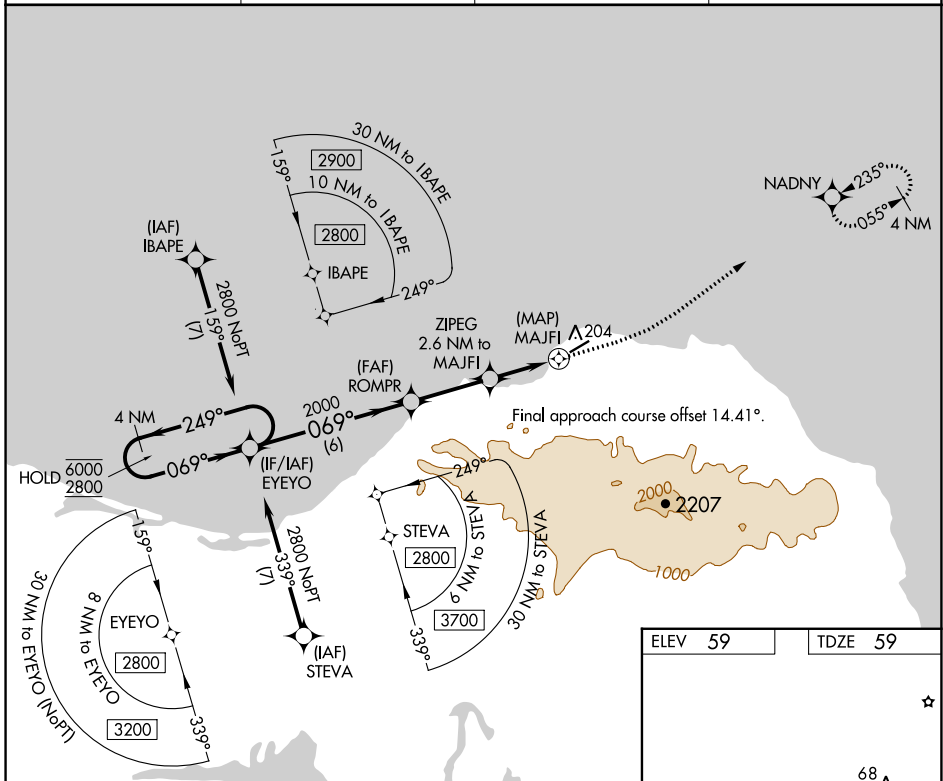

APP CRS	Rwy Idg	4400
069°	TDZE	59
	Apt Elev	59

RNAV (GPS) Y RWY 5

SAVOONGA (SVA) (PASA)

RNP APCH - GPS.		MISSED APPROACH: Climb to 800, then climbing left turn to 2000 direct NADNY and hold.	
Circling NA southeast of Rwy 5-23.		AWOS-3P 121.3	ANCHORAGE CENTER 132.2 281.4
		NOME RADIO 122.3	CTAF 122.7

AK, 11 JUL 2024 to 05 SEP 2024

AK, 11 JUL 2024 to 05 SEP 2024

ELEV 59	TDZE 59
---------	---------

CATEGORY	A	B	C	D
LNVA MDA	460-1	401 (500-1)	460-1½	401 (500-1½)
CIRCLING	520-1	461 (500-1)	780-2 721 (800-2)	1100-3 1041 (1100-3)