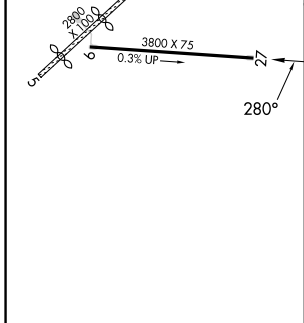

APP CRS 280°	Rwy ldg TDZE Apt Elev	N/A N/A 828
------------------------	-----------------------------	--

RNAV (GPS)-A

BALDWIN MUNI (7D3)

⚠ Circling NA to Rwys 5 and 23. DME/DME RNP-0.3 NA.
⚠ NA Helicopter visibility reduction below 1 SM NA.
 Use Fremont Muni altimeter setting. Procedure NA at night.

MISSED APPROACH: Climbing left turn to 3600 direct WELKO and hold.

FFX AWOS-3 118.775	MINNEAPOLIS CENTER 120.85 322.35	CTAF 122.9
------------------------------	--	----------------------

WELKO △	3600	4 NM Holding Pattern
RW27	FEXUP 2.7 NM to RW27	DISCI
1720	280°	280°
2.7 NM	3.4 NM	6.4 NM
3000	280°	100°
3000	280°	3000