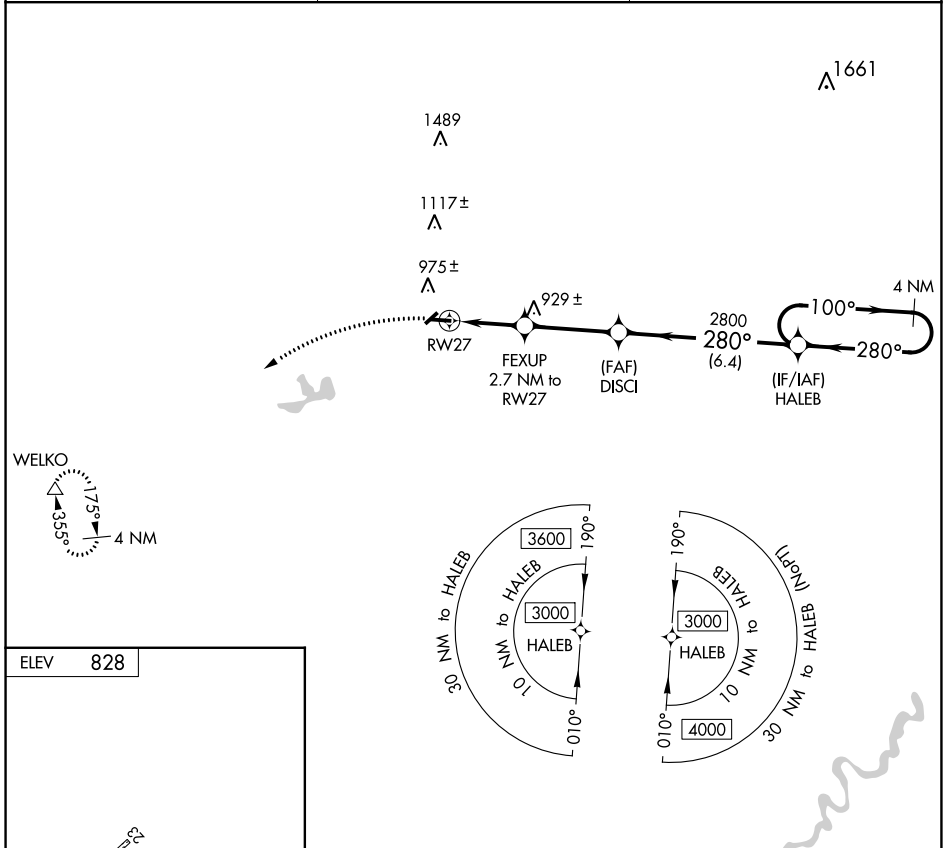

APP CRS 280°	Rwy ldg TDZE Apt Elev	N/A N/A 828
------------------------	-----------------------------	--

RNAV (GPS)-A

BALDWIN MUNI (7D3)

⚠ Circling NA to Rwys 5 and 23. DME/DME RNP-0.3 NA.
⚠ NA Helicopter visibility reduction below 1 SM NA.
 Use Fremont Muni altimeter setting. Procedure NA at night.

MISSED APPROACH: Climbing left turn to 3600 direct WELKO and hold.

FFX AWOS-3 118.775	MINNEAPOLIS CENTER 120.85 322.35	CTAF 122.9
------------------------------	--	----------------------

WELKO △	3600	4 NM Holding Pattern
RW27	FEXUP 2.7 NM to RW27	DISCI
1720	280°	280°
2.7 NM	3.4 NM	6.4 NM
3000	280°	100°
3000	280°	3000

CATEGORY	A	B	C	D
☑ CIRCLING	1400-1	572 (600-1)	1400-1½ 572 (600-1½)	NA

EC-1, 11 JUL 2024 to 08 AUG 2024

EC-1, 11 JUL 2024 to 08 AUG 2024