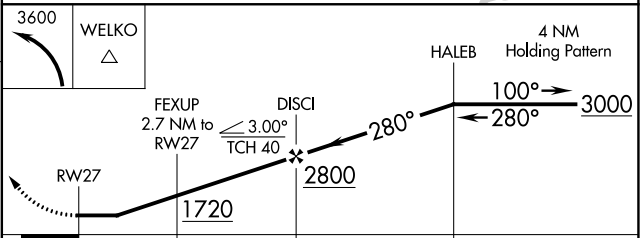

APP CRS 280°	Rwy ldg TDZE Apt Elev	N/A N/A 828
------------------------	-----------------------------	--

RNAV (GPS)-A

BALDWIN MUNI (7D3)

⚠ Circling NA to Rwys 5 and 23. DME/DME RNP-0.3 NA.
⚠ NA Helicopter visibility reduction below 1 SM NA.
 Use Fremont Muni altimeter setting. Procedure NA at night.

MISSED APPROACH: Climbing left turn to 3600 direct WELKO and hold.

FFX AWOS-3 118.775	MINNEAPOLIS CENTER 120.85 322.35	CTAF 122.9
------------------------------	--	----------------------

WELKO △	3600	4 NM Holding Pattern
RW27	FEXUP 2.7 NM to RW27	DISCI
1720	280°	280°
2.7 NM	3.4 NM	6.4 NM
3000	280°	100°
3000	280°	3000