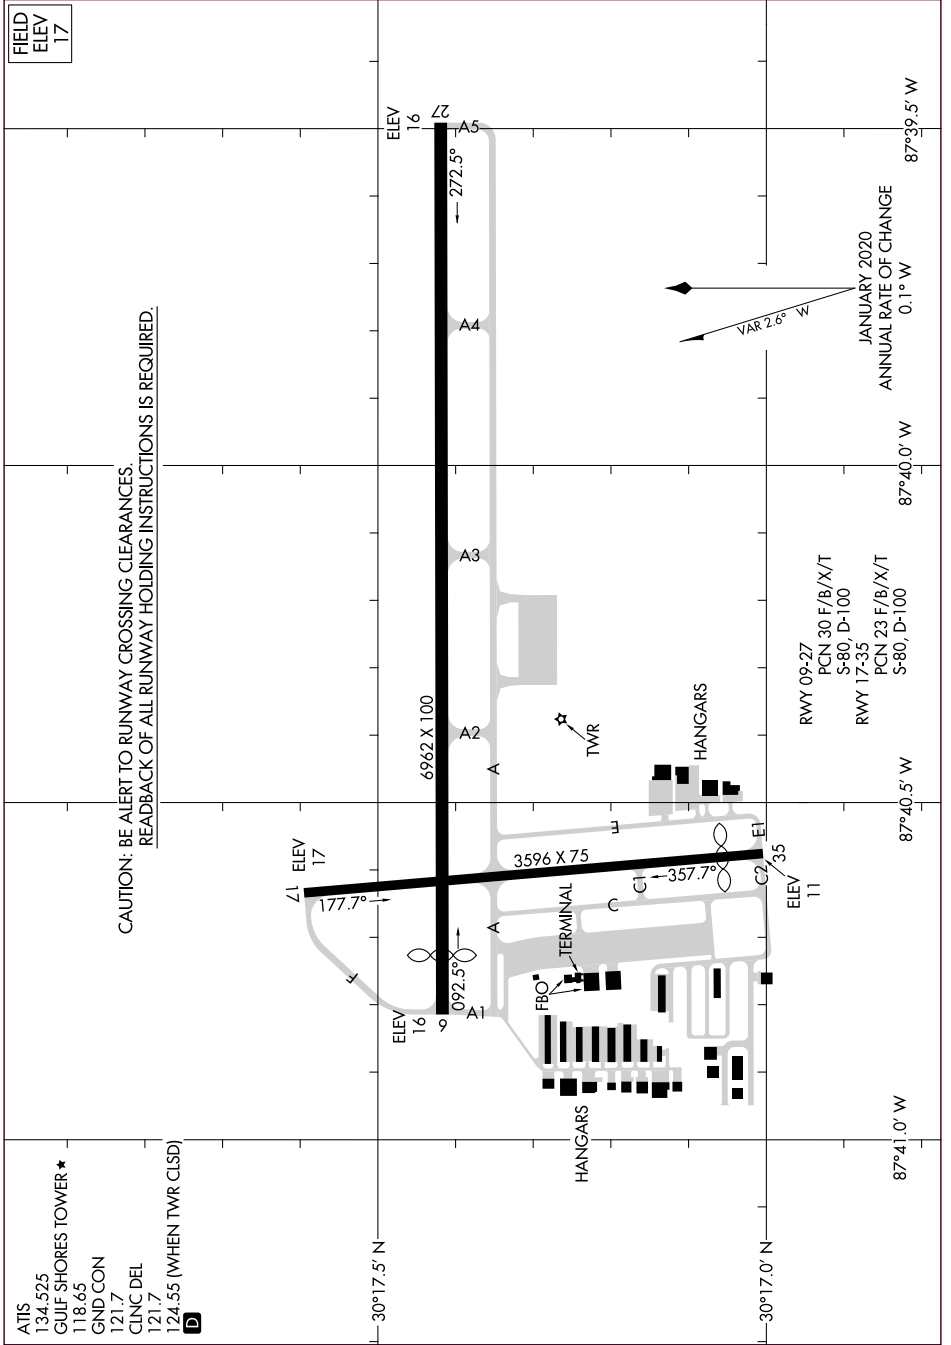

22195

AIRPORT DIAGRAM

GULF SHORES INTL/JACK EDWARDS FLD (JKA)
AL-6827 (FAA)
GULF SHORES, ALABAMA

SE-4, 11 JUL 2024 to 08 AUG 2024

SE-4, 11 JUL 2024 to 08 AUG 2024

AIRPORT DIAGRAM

22195

GULF SHORES, ALABAMA
GULF SHORES INTL/JACK EDWARDS FLD (JKA)